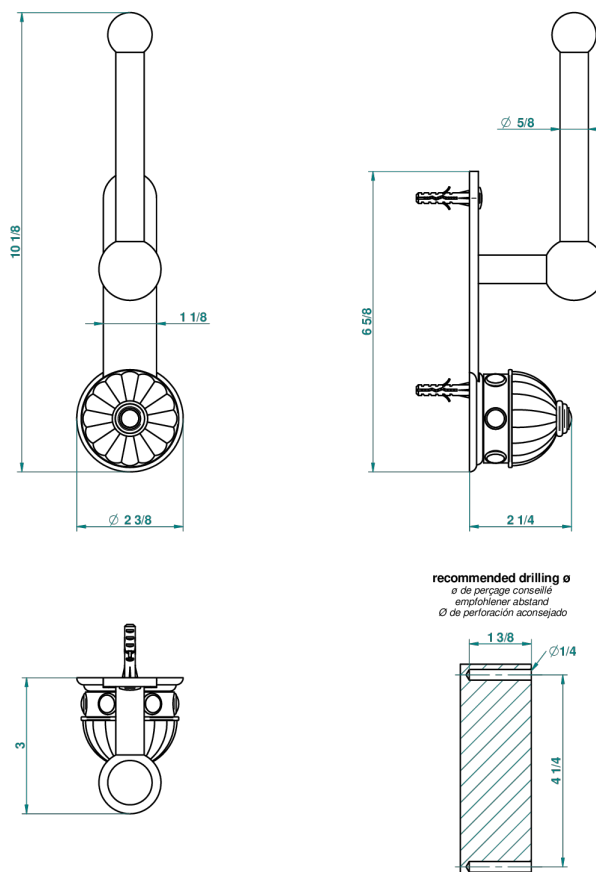

# AMBOISE MALACHITE

A1J-542

Reserve toilet paper holder

THG<sup>®</sup>  
PARIS

44493

07/12/2011

## CHARACTERISTIC

- Amboise Malachite
- Reserve toilet paper holder