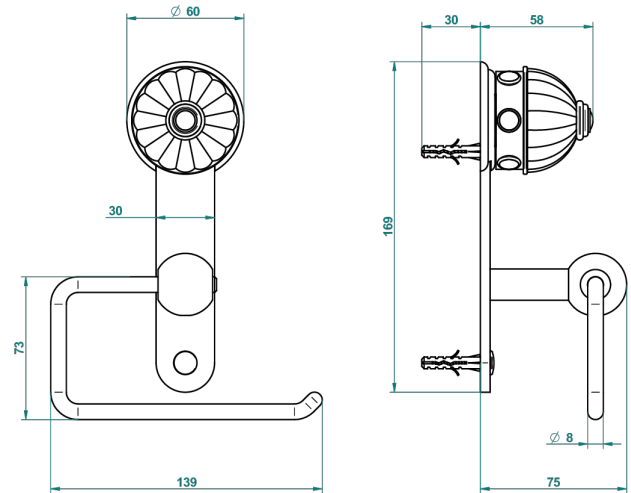

CHEVERNY MALACHITE

A1S-538A

Toilet paper holder, single mount without cover

THG®
PARIS

44490

22/02/2017

CHARACTERISTIC

- Cheverny Malachite
- Toilet paper holder, single mount without cover

AVAILABLE FINITIONS

Black ceram - D30
Blush PVD - H62
Brass color PVD - H49
Brown bronze color PVD - F33
Chrome polished - A02
Chrome polished / gold polished - G02

Gold color PVD - H52
Gold mat - F07
Gold polished - F01
Graphite PVD - H64
Matt Umber PVD - H67
Matt blush PVD - H60

Matt brass color PVD - H50
Matt brown bronze color PVD - F34
Matt chrome (American satin) - C02
Matt gold color PVD - H53
Matt graphite PVD - H65
Matt nickel (American satin) - C01

Matt nickel color PVD - H56
Nickel antique / Sovereign - H28
Nickel color PVD - H55
Nickel polished - B01
Soft gold - F30
Soft matt gold - F31

Umber PVD - H66