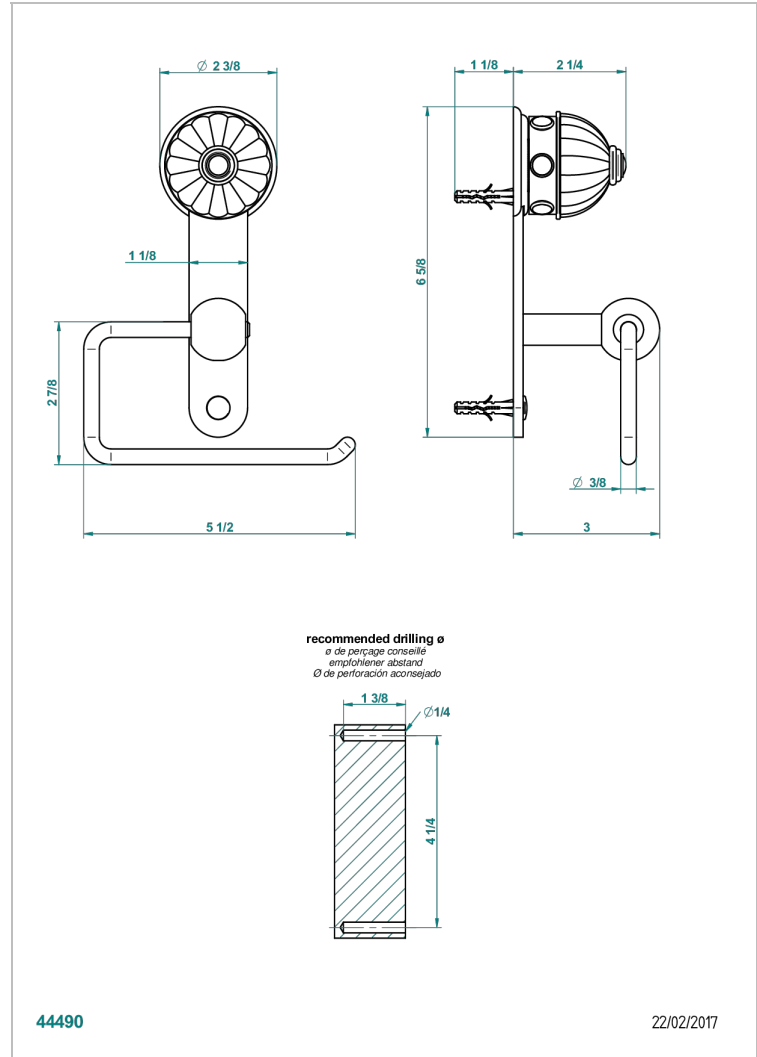

CHEVERNY MALACHITE

A1S-538A

Toilet paper holder, single mount without cover

44490

22/02/2017

CHARACTERISTIC

- Cheverny Malachite
- Toilet paper holder, single mount without cover

AVAILABLE FINITIONS