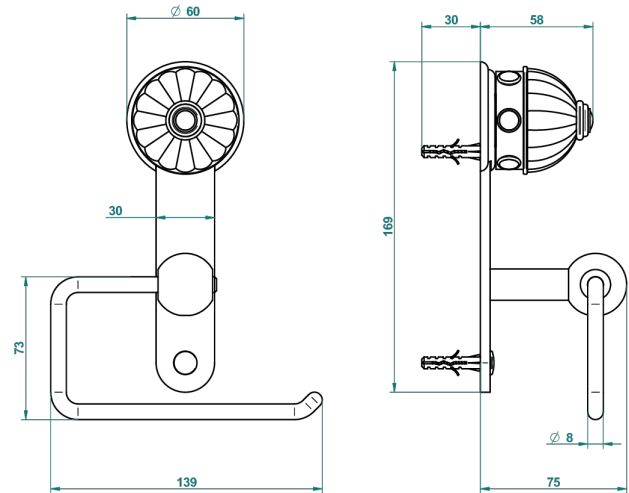

AMBOISE MALACHITE

A1J-538A

Toilet paper holder, single mount without cover

44490

22/02/2017

CHARACTERISTIC

- Amboise Malachite
- Toilet paper holder, single mount without cover

AVAILABLE FINITIONS

Black ceram - D30
Blush PVD - H62
Brass color PVD - H49
Brown bronze color PVD - F33
Chrome polished - A02
Chrome polished / gold polished - G02

Gold color PVD - H52
Gold mat - F07
Gold polished - F01
Graphite PVD - H64
Matt Umber PVD - H67
Matt blush PVD - H60

Matt brass color PVD - H50
Matt brown bronze color PVD - F34
Matt chrome (American satin) - C02
Matt gold color PVD - H53
Matt graphite PVD - H65
Matt nickel (American satin) - C01

Matt nickel color PVD - H56
Nickel antique / Sovereign - H28
Nickel color PVD - H55
Nickel polished - B01
Soft gold - F30
Soft matt gold - F31

Umber PVD - H66