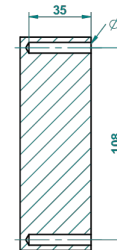

AMBOISE MALACHITE

A1J-538A

Toilet paper holder, single mount without cover

44490

22/02/2017

CHARACTERISTIC

- Amboise Malachite
- Toilet paper holder, single mount without cover

AVAILABLE FINITIONS

Black ceram - D30
Blush PVD - H62
Brass color PVD - H49
Brown bronze color PVD - F33
Chrome polished - A02
Chrome polished / gold polished - G02

Gold color PVD - H52
Gold mat - F07
Gold polished - F01
Graphite PVD - H64
Matt Umber PVD - H67
Matt blush PVD - H60

Matt brass color PVD - H50
Matt brown bronze color PVD - F34
Matt chrome (American satin) - C02
Matt gold color PVD - H53
Matt graphite PVD - H65
Matt nickel (American satin) - C01

Matt nickel color PVD - H56
Nickel antique / Sovereign - H28
Nickel color PVD - H55
Nickel polished - B01
Soft gold - F30
Soft matt gold - F31

Umber PVD - H66