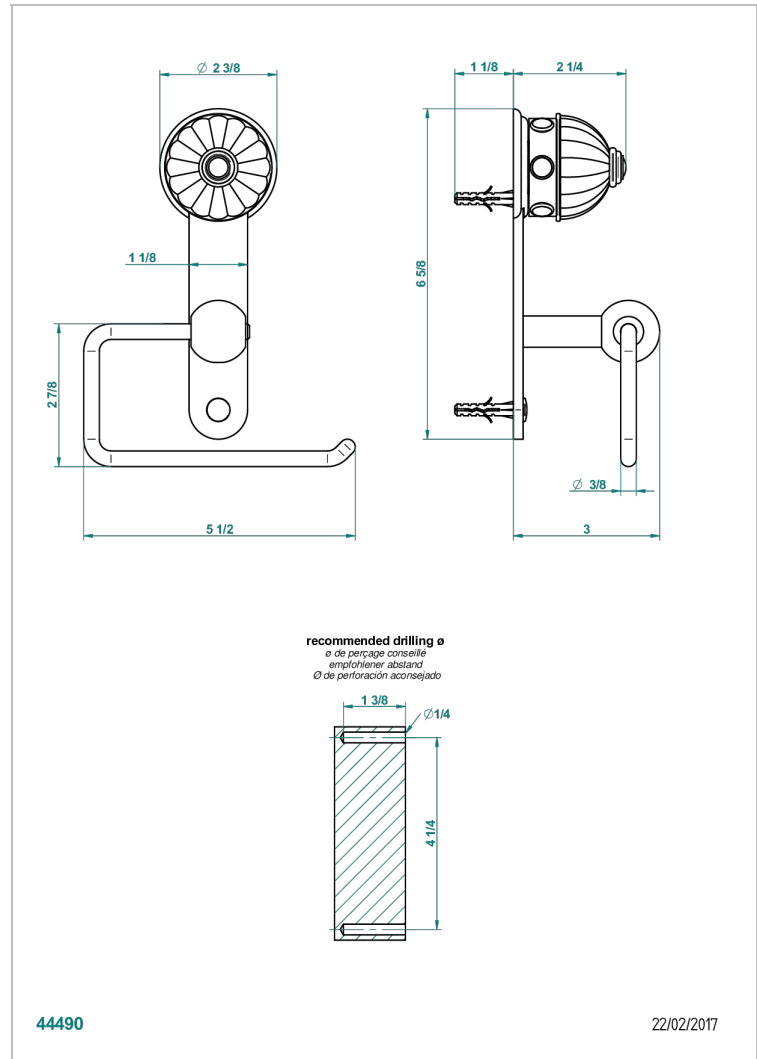

AMBOISE MALACHITE

A1J-538A

Toilet paper holder, single mount without cover

CHARACTERISTIC

- Amboise Malachite
- Toilet paper holder, single mount without cover

AVAILABLE FINITIONS

Black ceram - D30
Blush PVD - H62
Brass color PVD - H49
Brown bronze color PVD - F33
Chrome polished - A02
Chrome polished / gold polished - G02