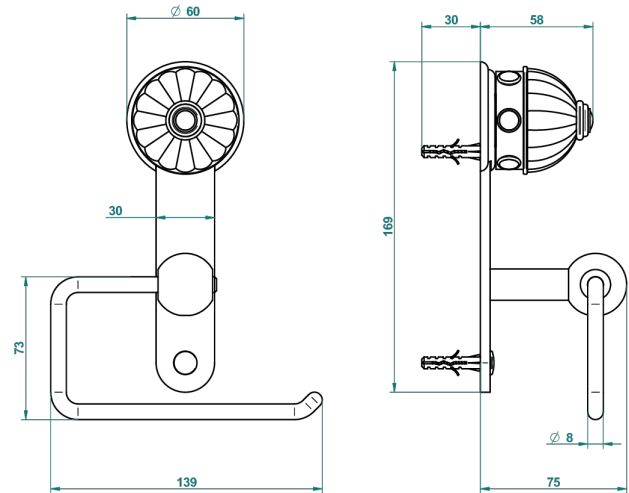

AMBOISE MALACHITE

A1J-538A

Wall mounted WC paper holder without cover

THG®
PARIS

44490

22/02/2017

CHARACTERISTIC

- Amboise Malachite
- Wall mounted WC paper holder without cover

AVAILABLE FINITIONS

Antique nickel - H28
Black ceram - D30
Blush PVD - H62
Brass color PVD - H49
Brown bronze color PVD - F33
Gold color PVD - H52

Graphite PVD - H64
Matt Umber PVD - H67
Matt blush PVD - H60
Matt brass color PVD - H50
Matt brown bronze color PVD - F34
Matt chrome - C02

Matt gold - F07
Matt gold color PVD - H53
Matt graphite PVD - H65
Matt nickel (color finish) - C01
Matt nickel color PVD - H56
Nickel color PVD - H55

Polished chrome (color finish) - A02
Polished chrome / Polished gold (color finish) - G02
Polished gold (color finish) - F01
Polished nickel - B01
Soft gold - F30
Soft matt gold - F31
Umber PVD - H66