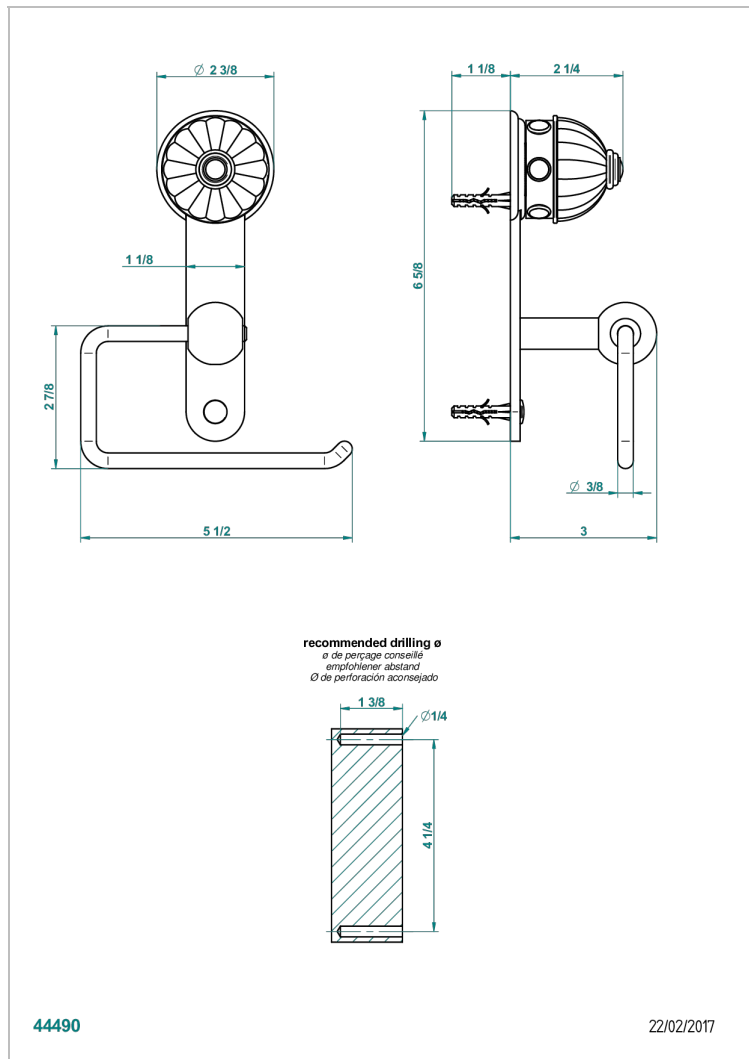

AMBOISE MALACHITE

A1J-538A

Wall mounted WC paper holder without cover

CHARACTERISTIC

- Amboise Malachite
- Wall mounted WC paper holder without cover

AVAILABLE FINITIONS

Antique nickel - H28
Black ceram - D30
Blush PVD - H62
Brass color PVD - H49
Brown bronze color PVD - F33
Gold color PVD - H52