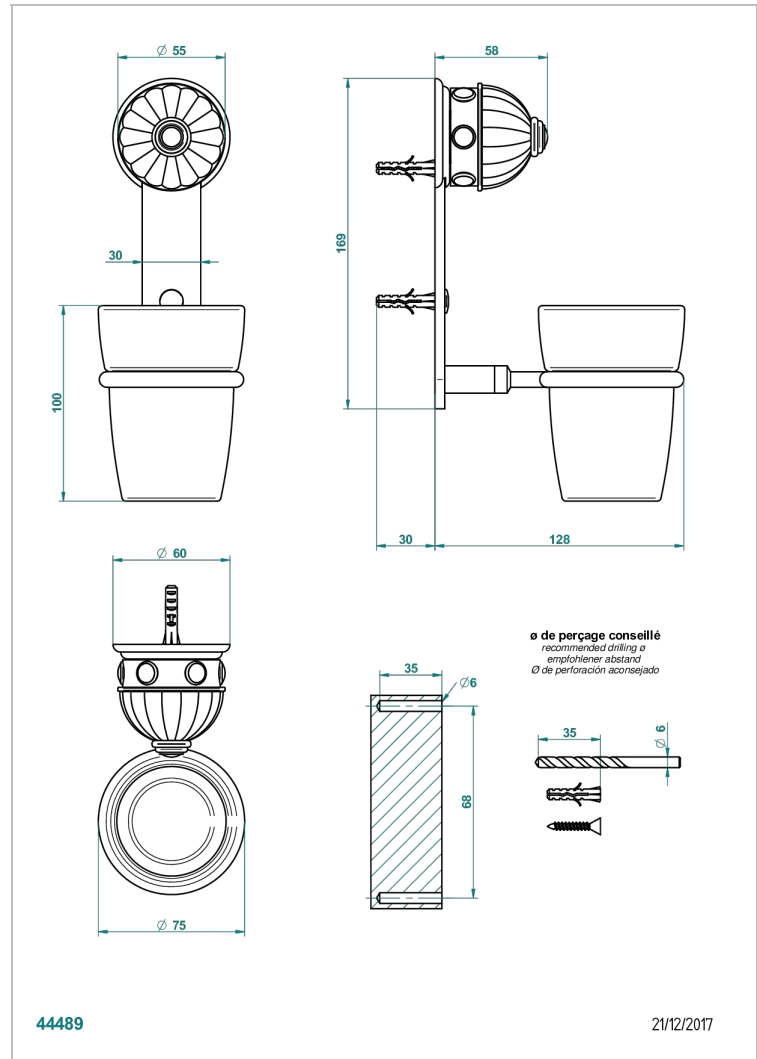

# CHEVERNY MALACHITE

A1S-536

Tumbler holder, wall mounted

THG<sup>®</sup>  
PARIS

## CHARACTERISTIC

- Cheverny Malachite
- Tumbler holder, wall mounted