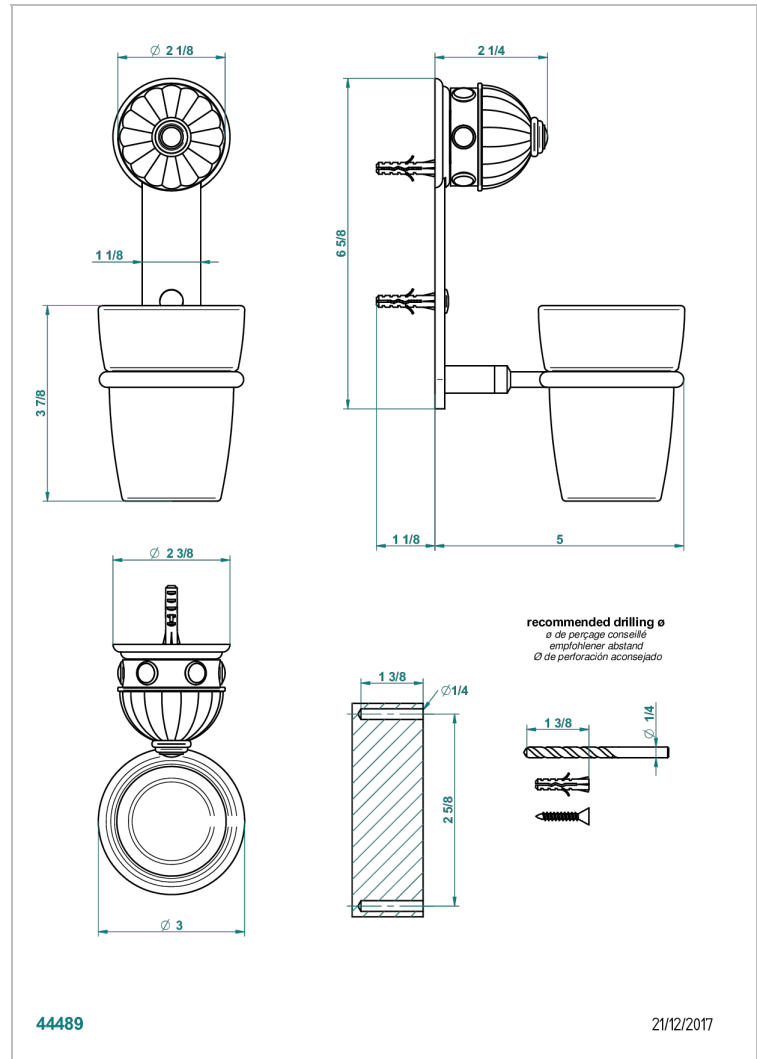

CHEVERNY MALACHITE

A1S-536

Tumbler holder, wall mounted

CHARACTERISTIC

- Cheverny Malachite
- Tumbler holder, wall mounted

AVAILABLE FINITIONS

Black ceram - D30
 Blush PVD - H62
 Brass color PVD - H49
 Brown bronze color PVD - F33
 Chrome polished - A02
 Chrome polished / gold polished - G02