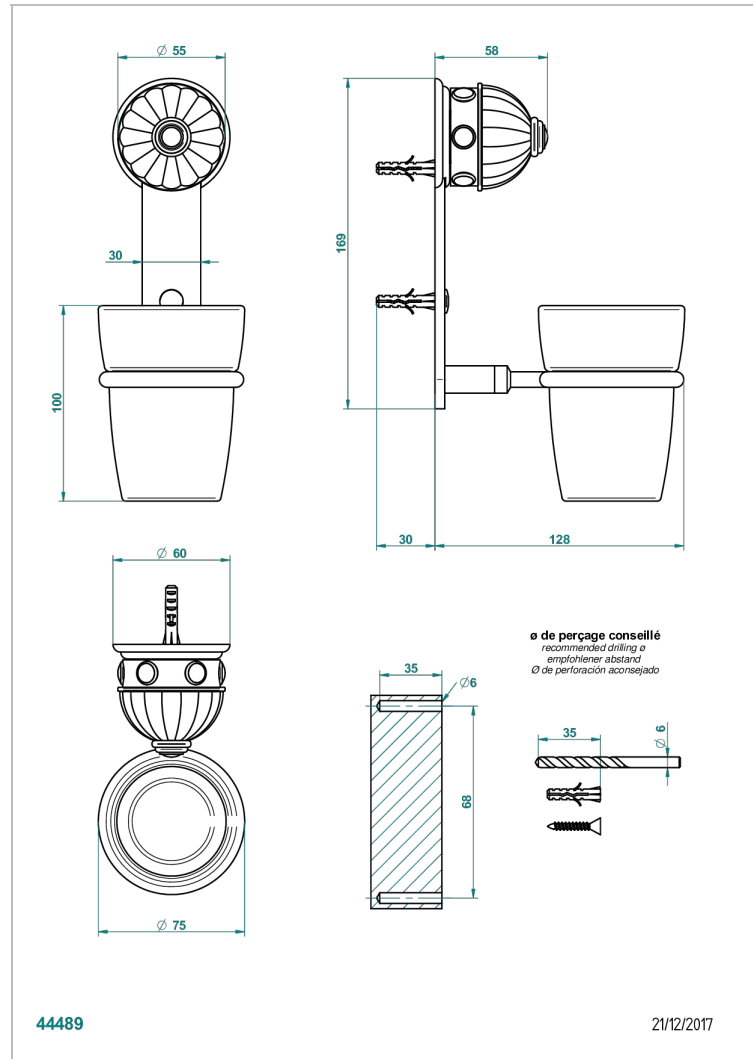

# CHEVERNY MALACHITE

A1S-536

Wall mounted glass tumbler and holder

## CHARACTERISTIC

- Cheverny Malachite
- Wall mounted glass tumbler and holder