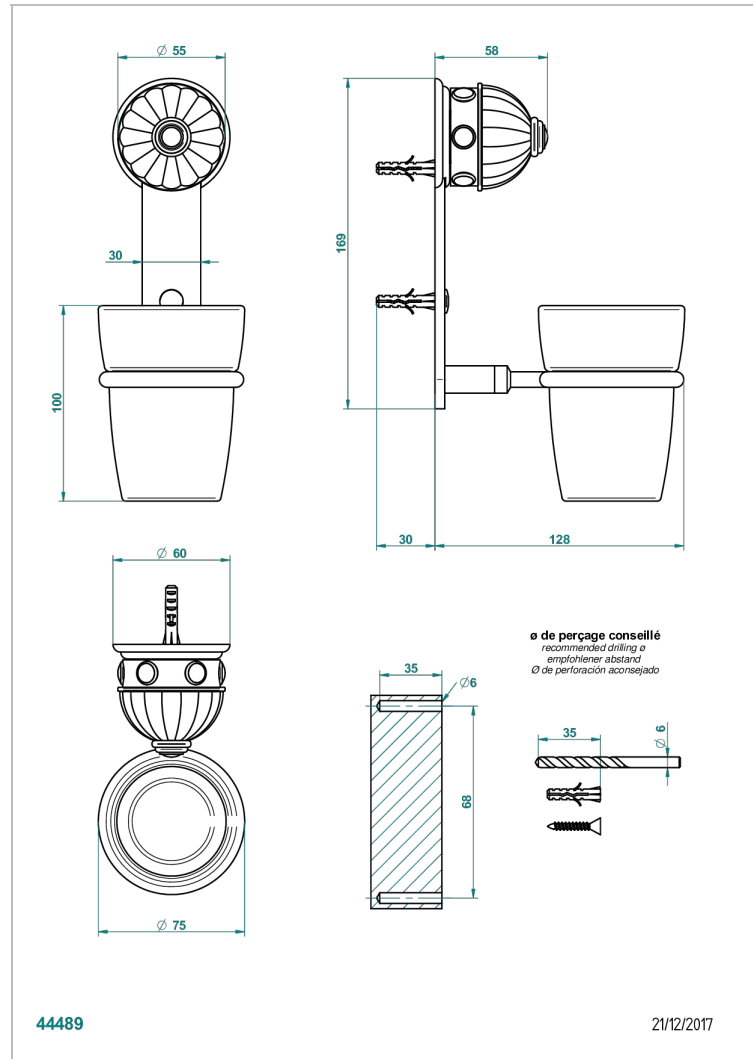

# CHEVERNY MALACHITE

A1S-536

Wall mounted glass tumbler and holder

THG<sup>®</sup>  
PARIS

## CHARACTERISTIC

- Cheverny Malachite
- Wall mounted glass tumbler and holder