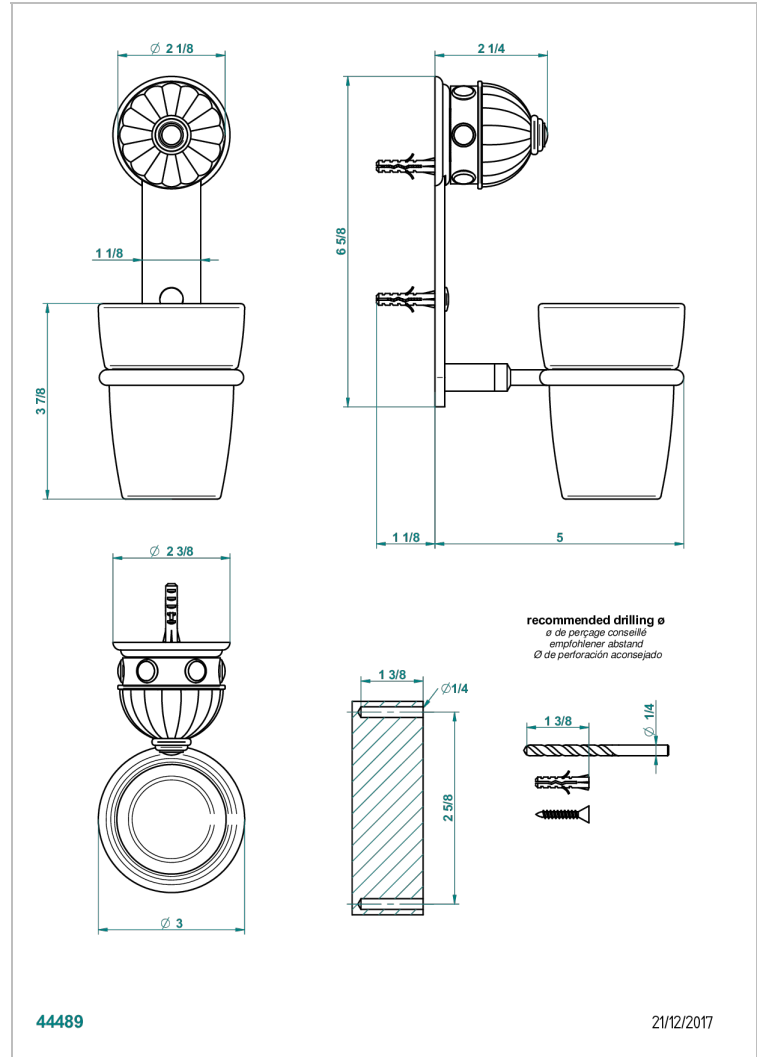

CHEVERNY MALACHITE

A1S-536

Wall mounted glass tumbler and holder

CHARACTERISTIC

- Cheverny Malachite
- Wall mounted glass tumbler and holder

AVAILABLE FINITIONS

Antique nickel - H28
 Black ceram - D30
 Blush PVD - H62
 Brass color PVD - H49
 Brown bronze color PVD - F33
 Gold color PVD - H52