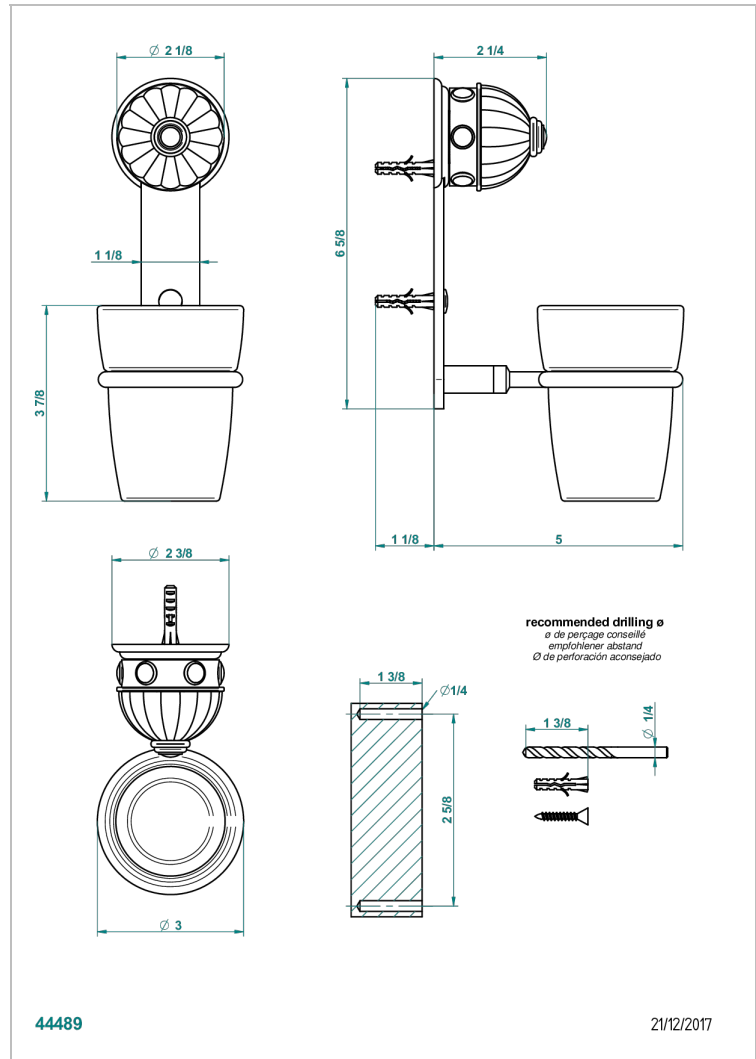

CHEVERNY MALACHITE

A1S-536

Wall mounted glass tumbler and holder

CHARACTERISTIC

- Cheverny Malachite
- Wall mounted glass tumbler and holder

AVAILABLE FINITIONS

Antique nickel - H28
 Black ceram - D30
 Blush PVD - H62
 Brass color PVD - H49
 Brown bronze color PVD - F33
 Gold color PVD - H52