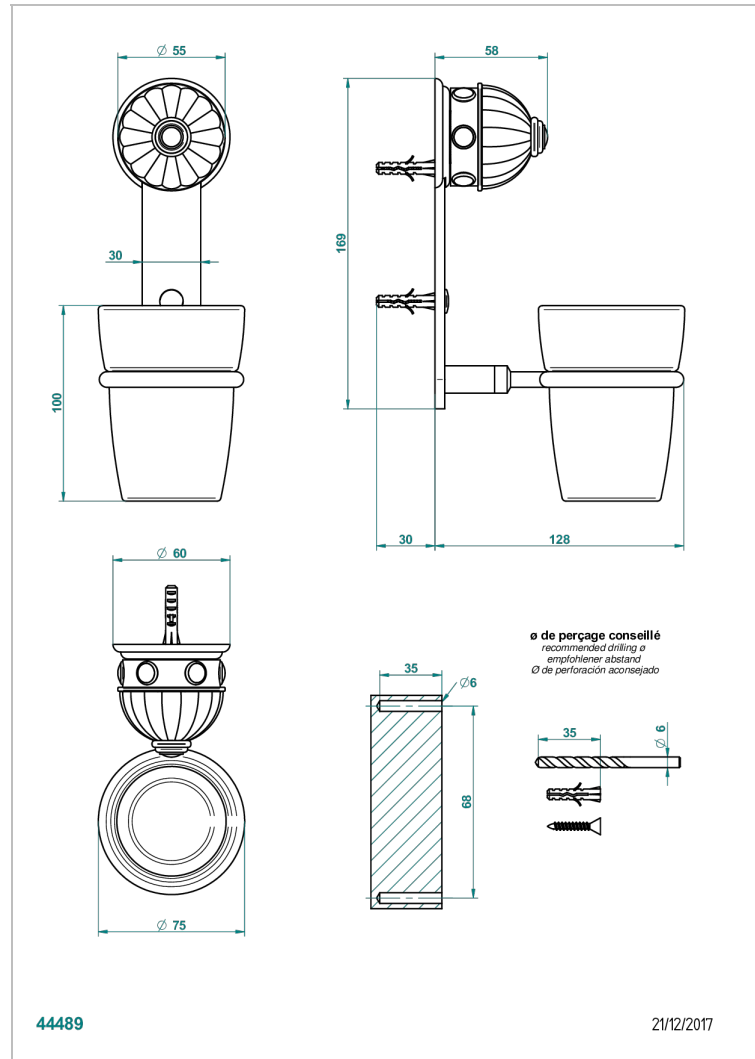

# AMBOISE MALACHITE

A1J-536

Tumbler holder, wall mounted

## CHARACTERISTIC

- Amboise Malachite
- Tumbler holder, wall mounted