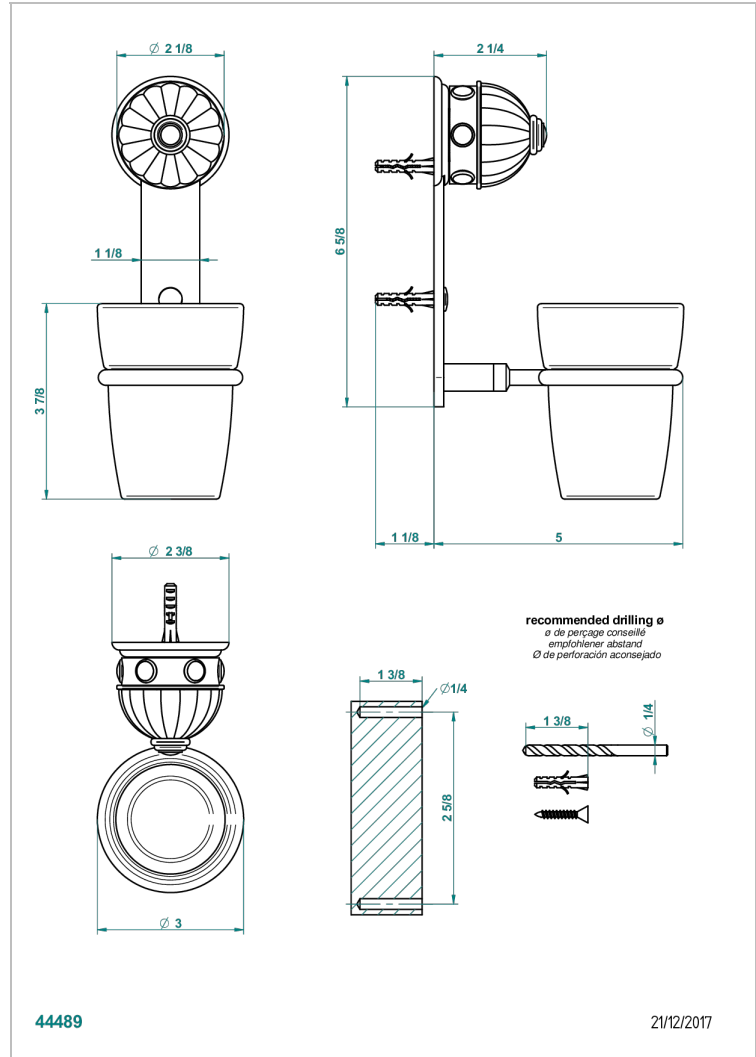

# AMBOISE MALACHITE

A1J-536

Tumbler holder, wall mounted

## CHARACTERISTIC

- Amboise Malachite
- Tumbler holder, wall mounted