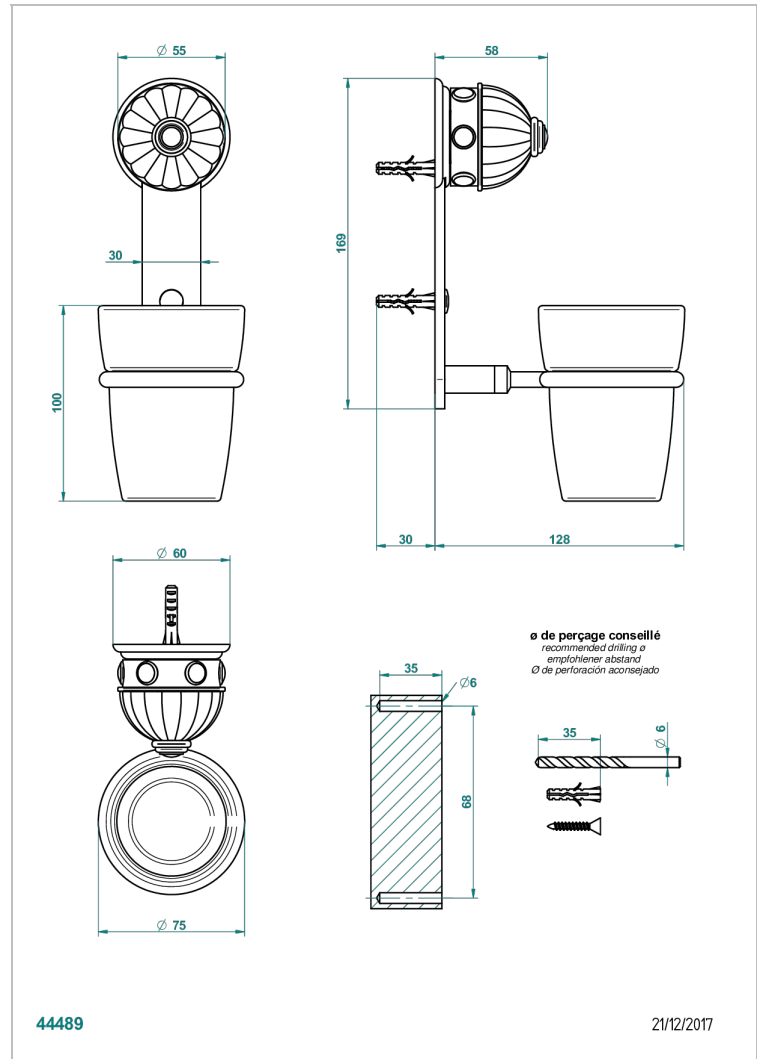

AMBOISE MALACHITE

A1J-536

Wall mounted glass tumbler and holder

THG[®]
PARIS

CHARACTERISTIC

- Amboise Malachite
- Wall mounted glass tumbler and holder

AVAILABLE FINITIONS

Antique nickel - H28
Black ceram - D30
Blush PVD - H62
Brass color PVD - H49
Brown bronze color PVD - F33
Gold color PVD - H52