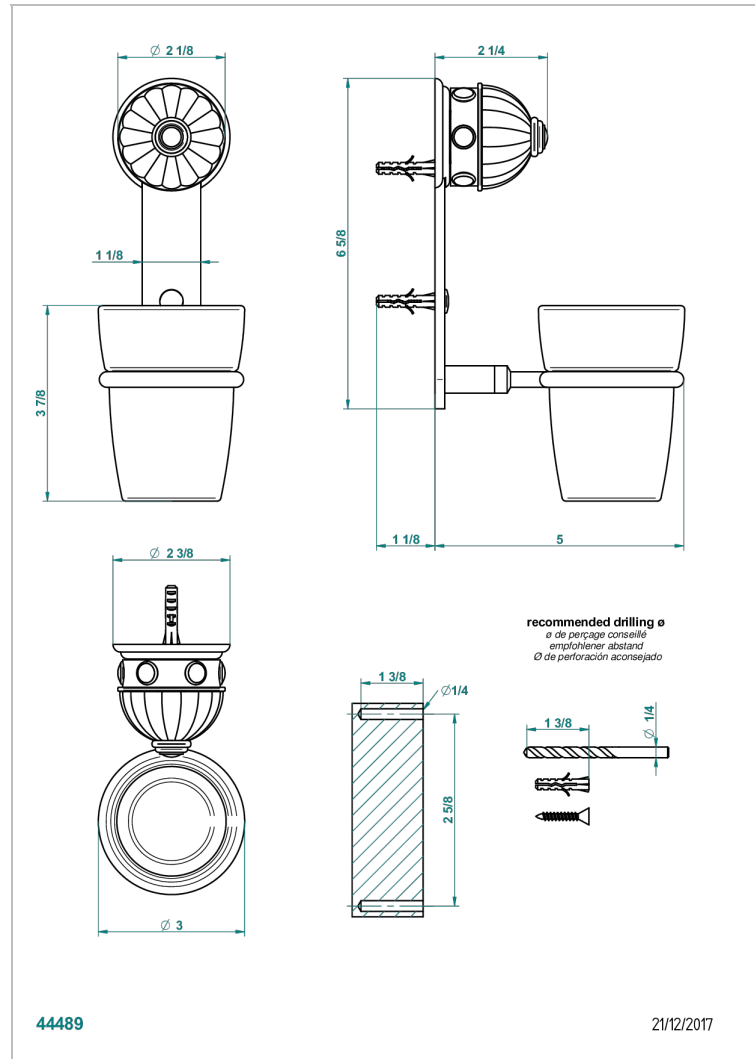

# AMBOISE MALACHITE

A1J-536

Wall mounted glass tumbler and holder

## CHARACTERISTIC

- Amboise Malachite
- Wall mounted glass tumbler and holder