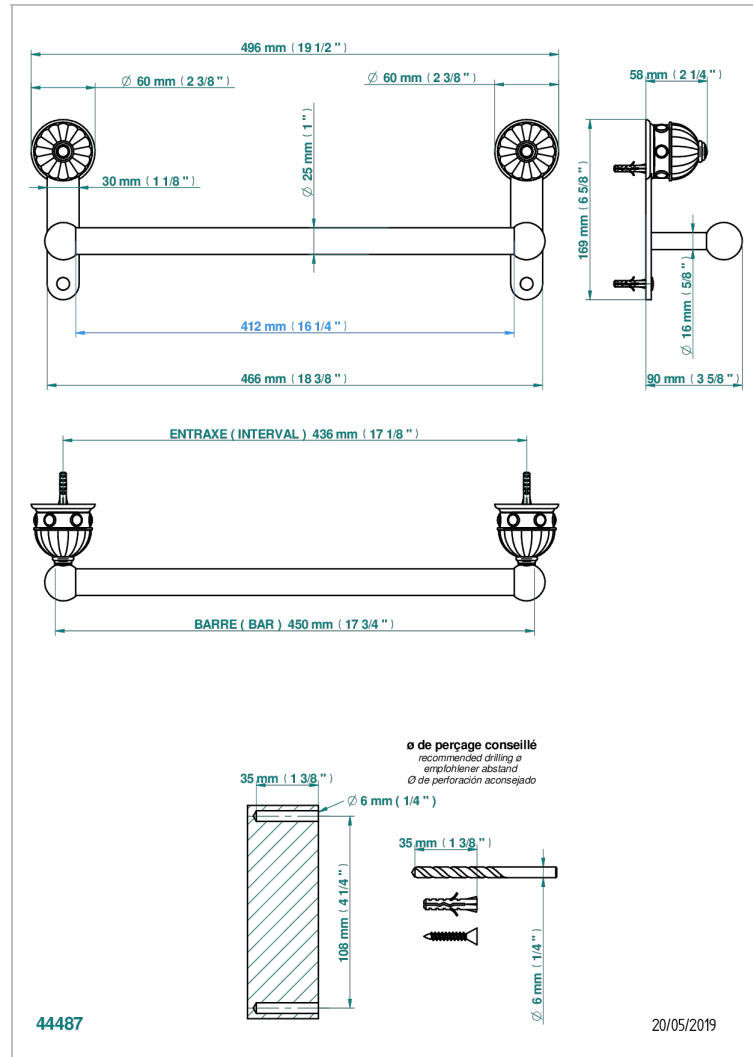

CHEVERNY MALACHITE

A1S-526/45

Towel bar, 18" long

CHARACTERISTIC

- Cheverny Malachite
- Towel bar, 18" long

AVAILABLE FINITIONS

Black ceram - D30
Blush PVD - H62
Brass color PVD - H49
Brown bronze color PVD - F33
Chrome polished - AO2
Chrome polished / gold polished - G02