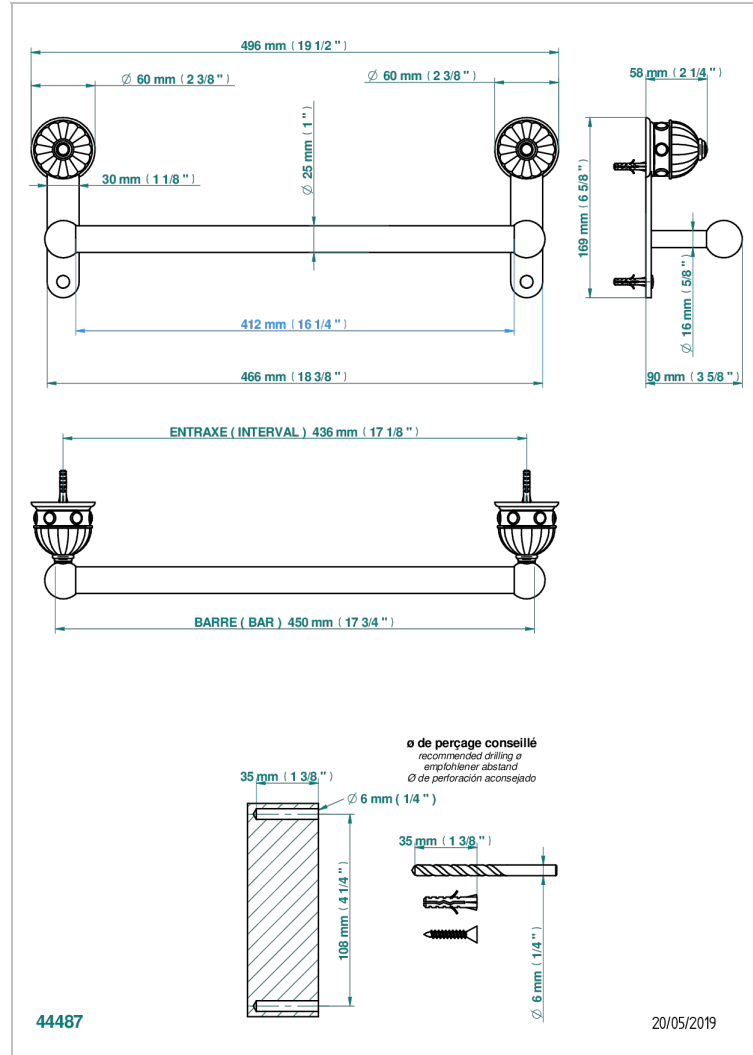

# AMBOISE MALAQUITA

A1J-526/45

Bath towel holder, length: 450 mm

## CARACTERÍSTICAS

- Amboise Malaquita
- Bath towel holder, length: 450 mm