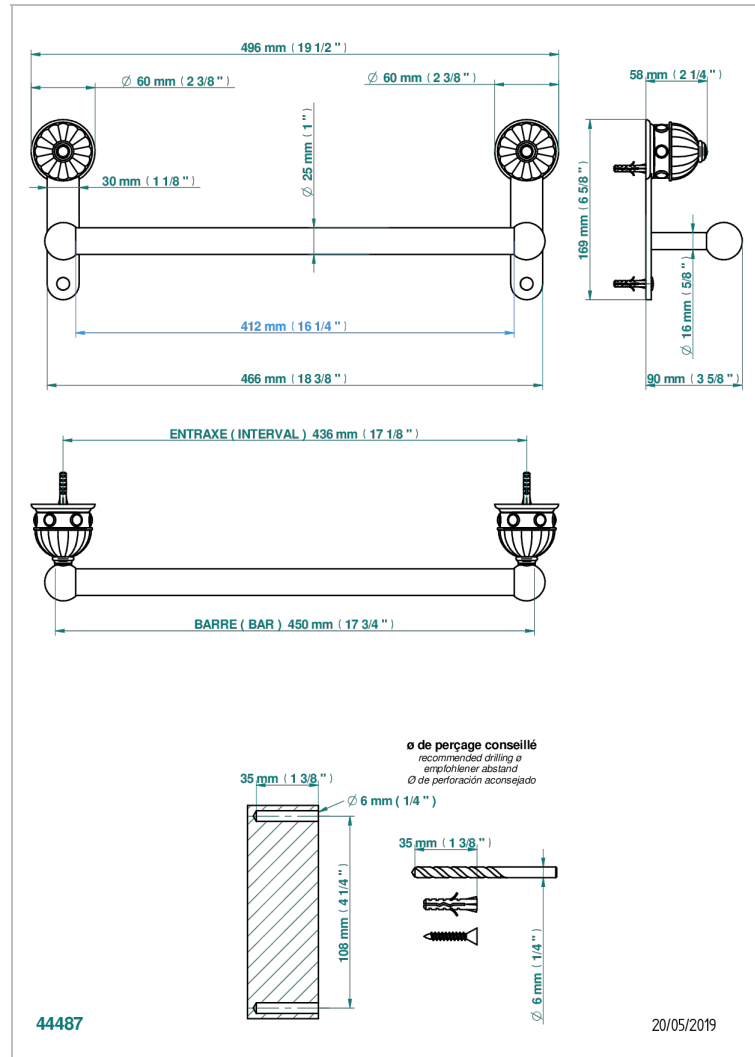

AMBOISE MALACHITE

A1J-526/45

Towel bar, 18" long

CHARACTERISTIC

- Amboise Malachite
- Towel bar, 18" long

AVAILABLE FINITIONS

Black ceram - D30
Blush PVD - H62
Brass color PVD - H49
Brown bronze color PVD - F33
Chrome polished - A02
Chrome polished / gold polished - G02