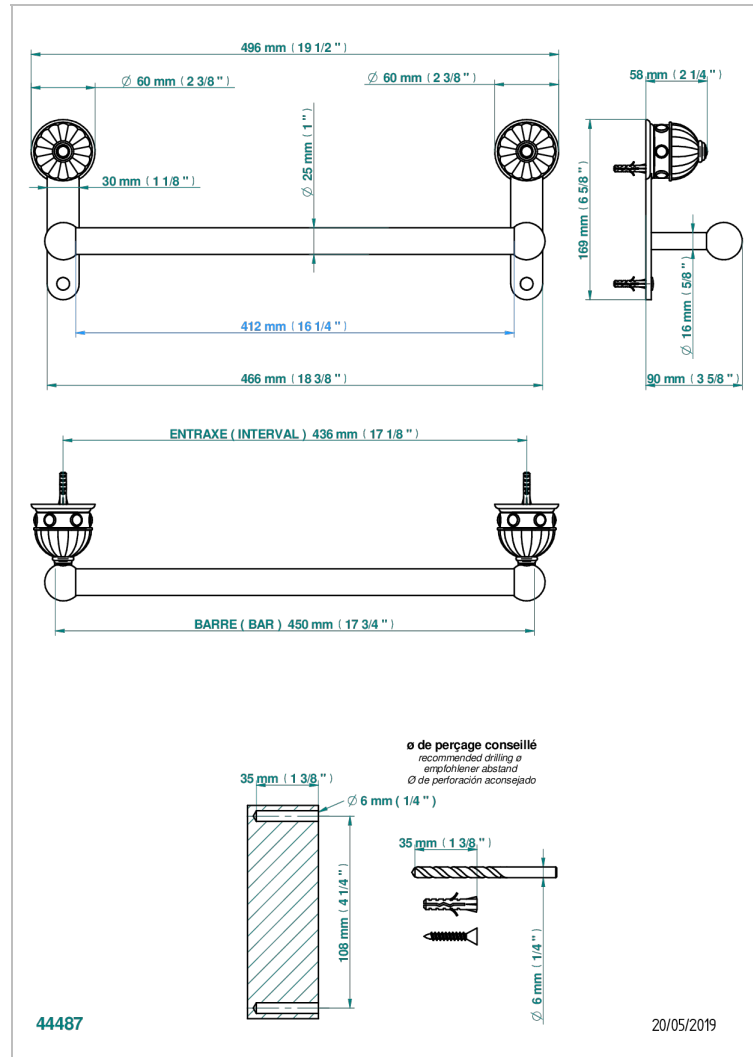

AMBOISE MALACHITE

A1J-526/45

Bath towel holder, length: 450 mm

CHARACTERISTIC

- Amboise Malachite
- Bath towel holder, length: 450 mm

AVAILABLE FINITIONS

Antique nickel - H28
Black ceram - D30
Blush PVD - H62
Brass color PVD - H49
Brown bronze color PVD - F33
Gold color PVD - H52