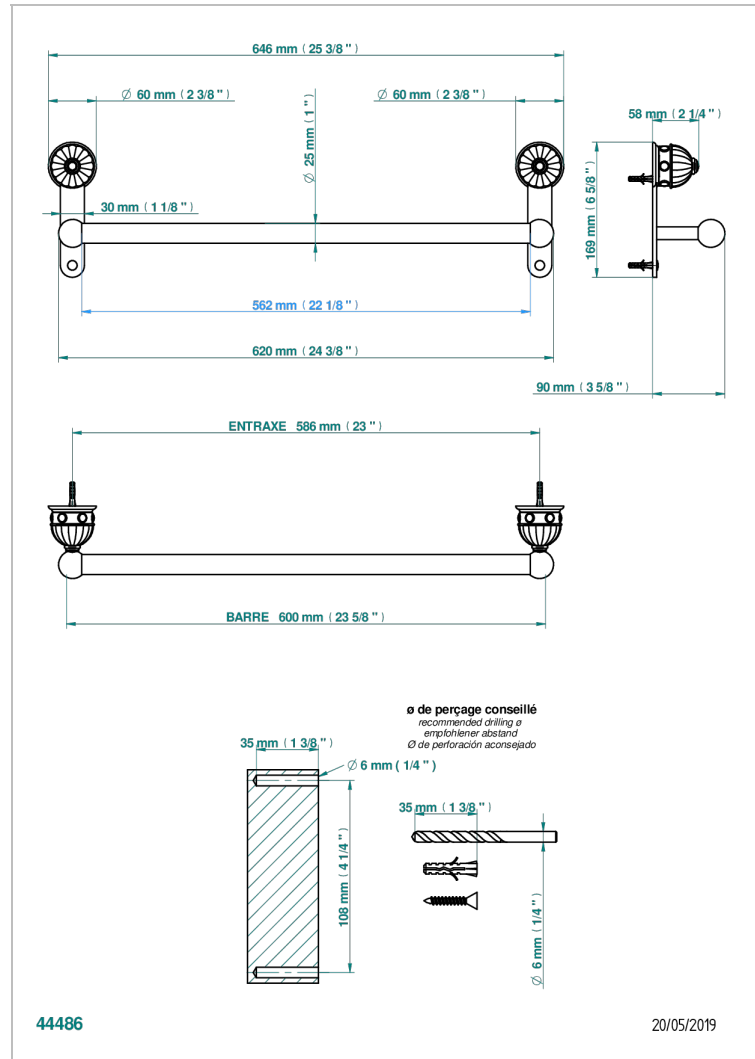

CHEVERNY MALACHITE

A1S-526/60

Towel bar, 24" long

CHARACTERISTIC

- Cheverny Malachite
- Towel bar, 24" long

AVAILABLE FINITIONS

Black ceram - D30
Blush PVD - H62
Brass color PVD - H49
Brown bronze color PVD - F33
Chrome polished - AO2
Chrome polished / gold polished - G02