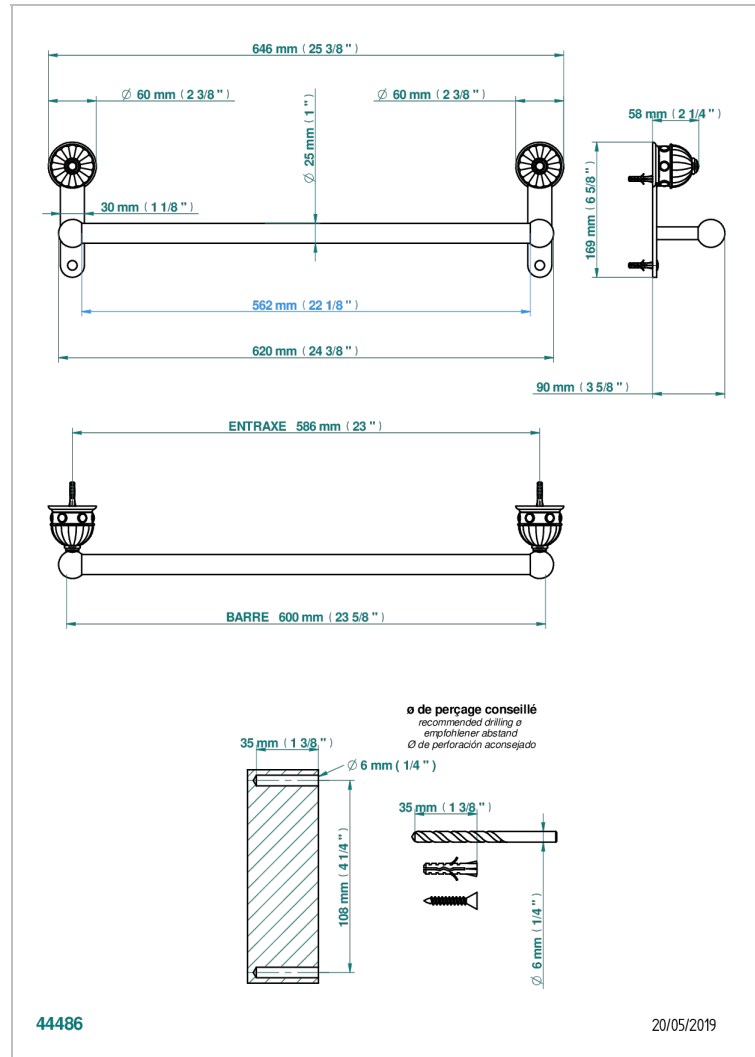

# CHEVERNY MALAQUITA

A1S-526/60

Bath towel holder, length: 600 mm

## CARACTERÍSTICAS

- Cheverny Malaquita
- Bath towel holder, length: 600 mm