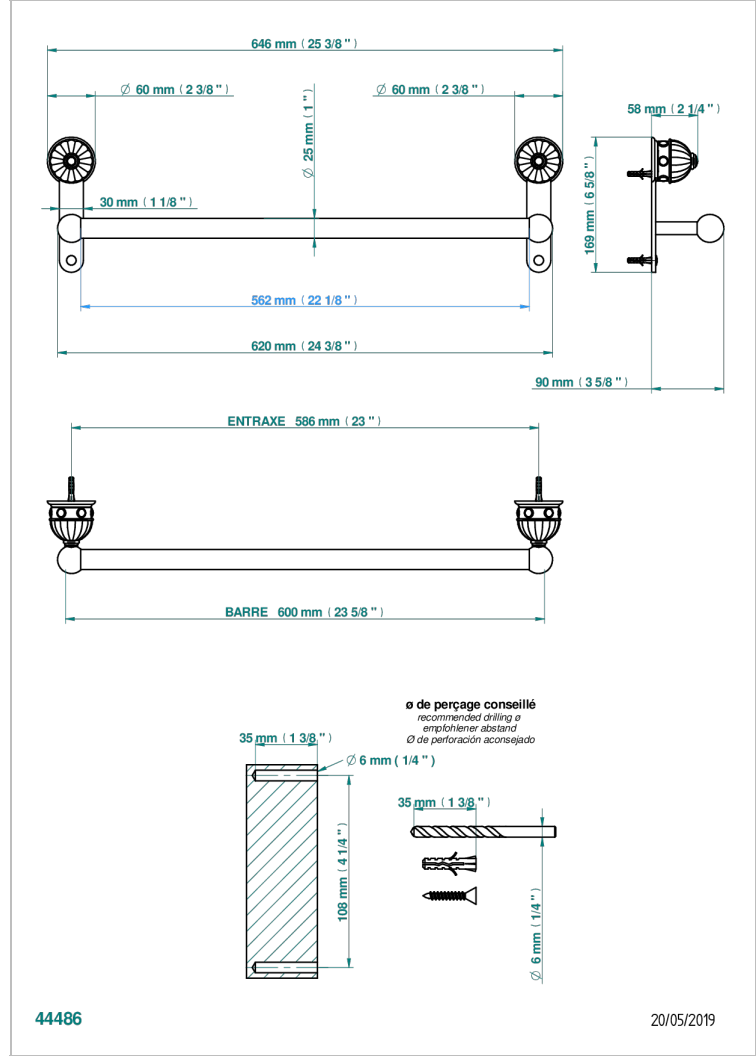

CHEVERNY MALACHITE

A1S-526/60

Bath towel holder, length: 600 mm

CHARACTERISTIC

- Cheverny Malachite
- Bath towel holder, length: 600 mm

AVAILABLE FINITIONS

Antique nickel - H28
Black ceram - D30
Blush PVD - H62
Brass color PVD - H49
Brown bronze color PVD - F33
Gold color PVD - H52