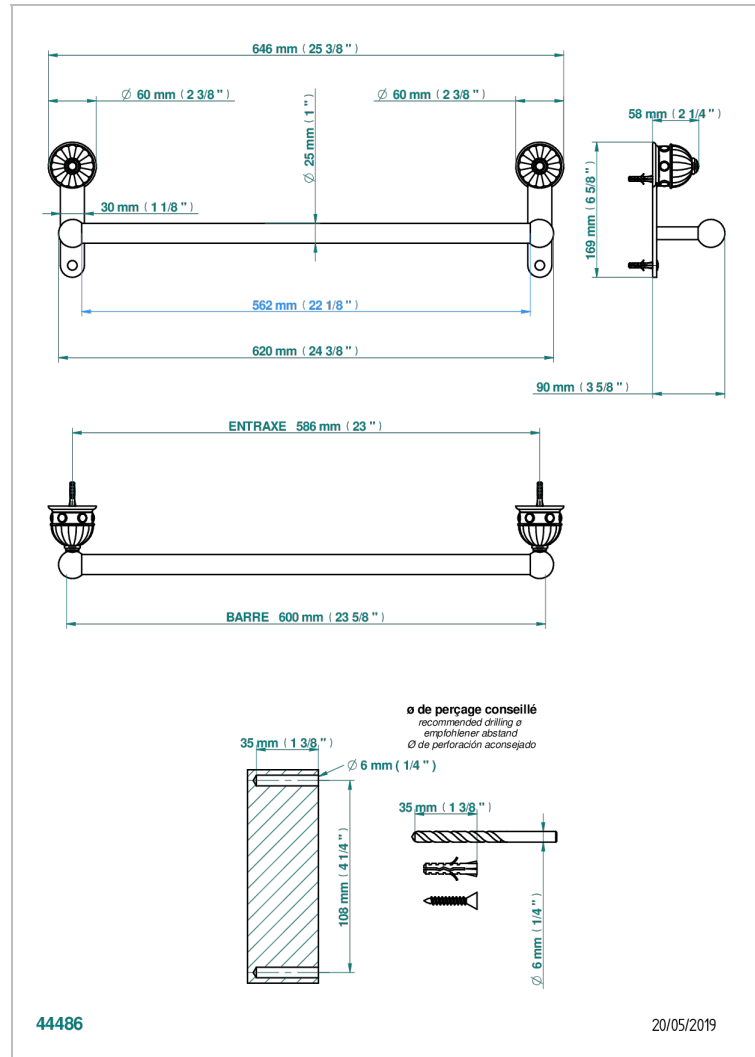

# AMBOISE MALAQUITA

A1J-526/60

Bath towel holder, length: 600 mm

THG<sup>®</sup>  
PARIS

## CARACTERÍSTICAS

- Amboise Malaquita
- Bath towel holder, length: 600 mm