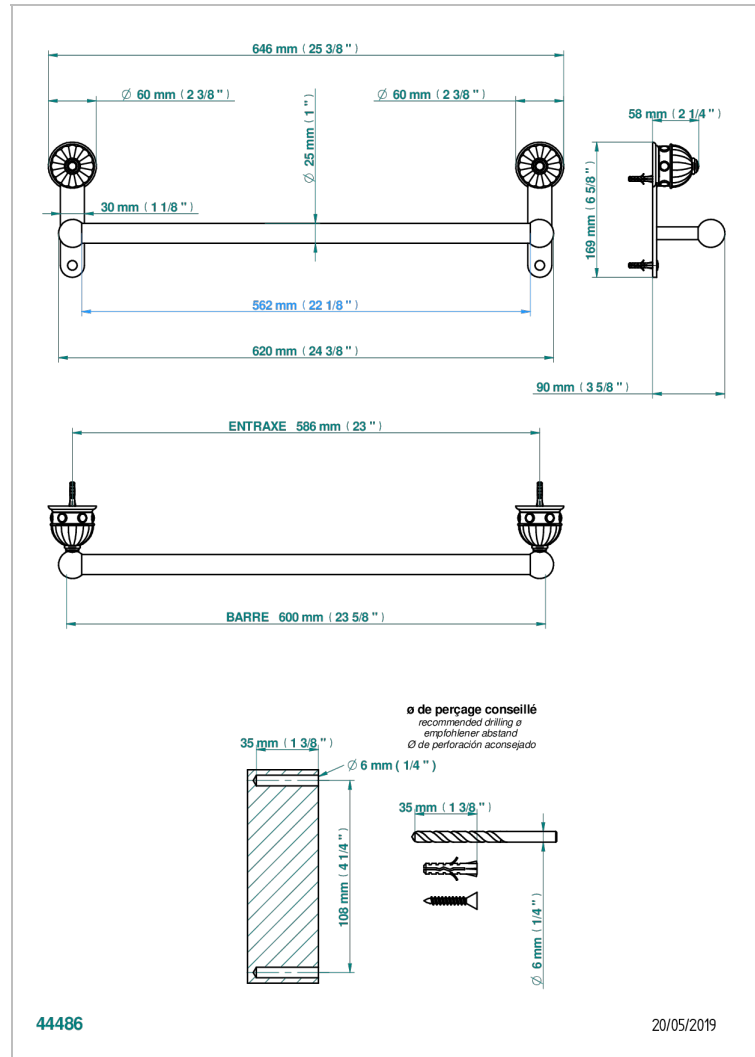

AMBOISE MALACHITE

A1J-526/60

Bath towel holder, length: 600 mm

CHARACTERISTIC

- Amboise Malachite
- Bath towel holder, length: 600 mm

AVAILABLE FINITIONS

Antique nickel - H28
Black ceram - D30
Blush PVD - H62
Brass color PVD - H49
Brown bronze color PVD - F33
Gold color PVD - H52