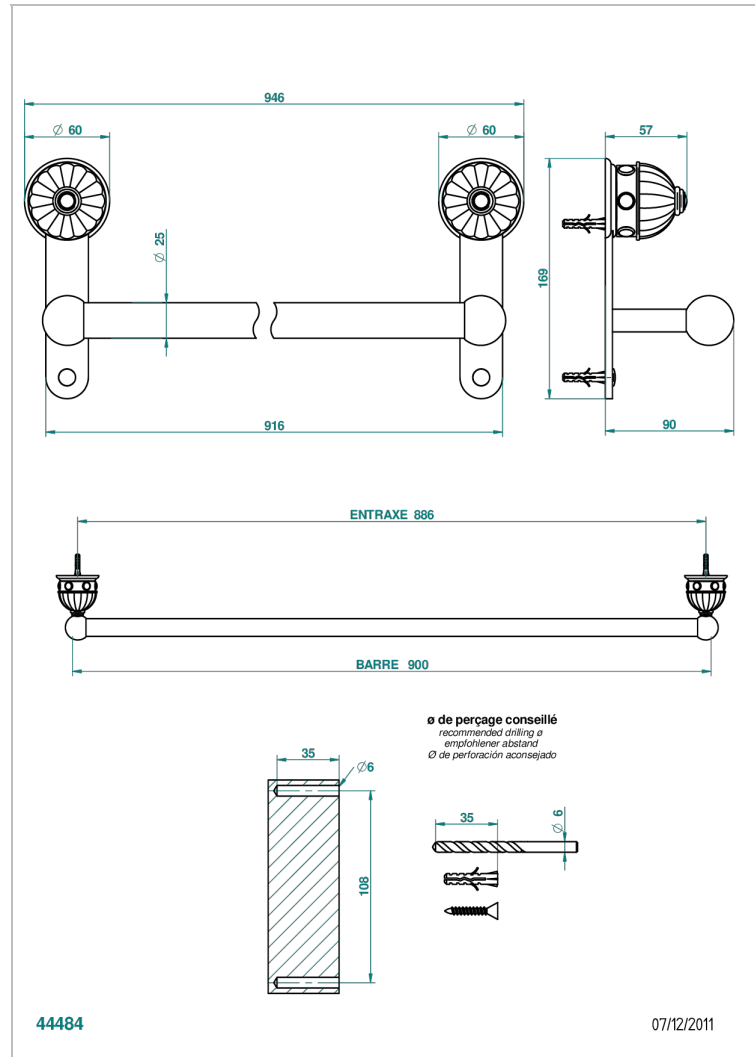

CHEVERNY MALACHITE

A1S-526

Bath towel holder, length: 900 mm

THG[®]
PARIS

CHARACTERISTIC

- Cheverny Malachite
- Bath towel holder, length: 900 mm

AVAILABLE FINITIONS

Antique nickel - H28
Black ceram - D30
Blush PVD - H62
Brass color PVD - H49
Brown bronze color PVD - F33
Gold color PVD - H52