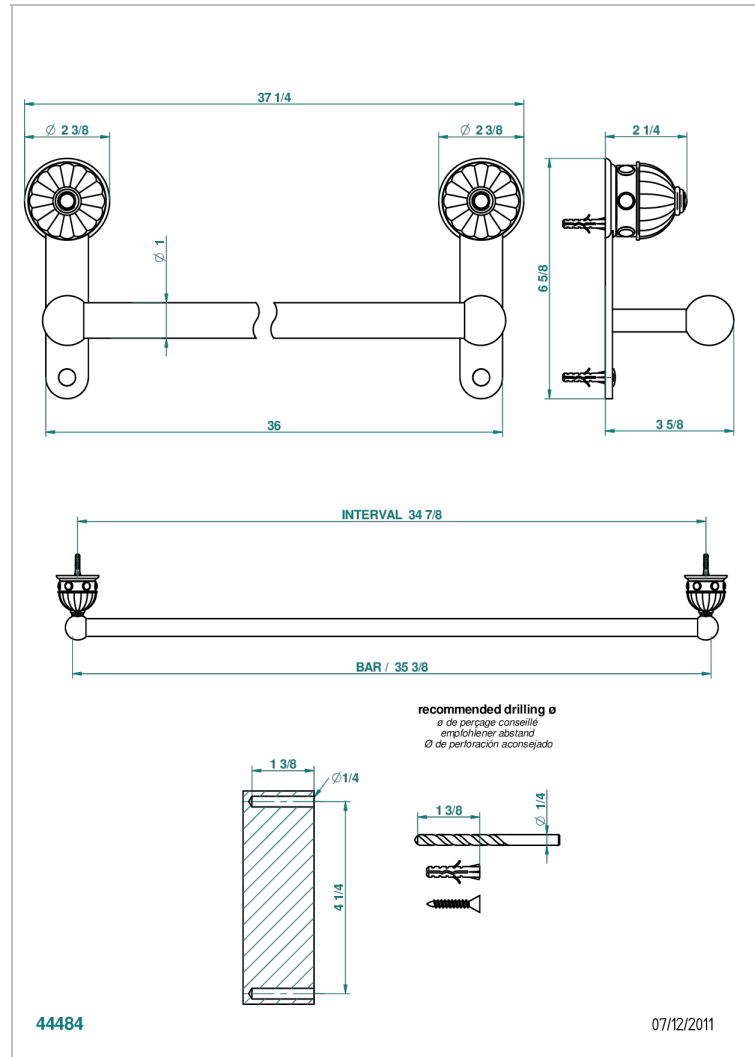

# CHEVERNY MALACHITE

A1S-526

Bath towel holder, length: 900 mm

## CHARACTERISTIC

- Cheverny Malachite
- Bath towel holder, length: 900 mm