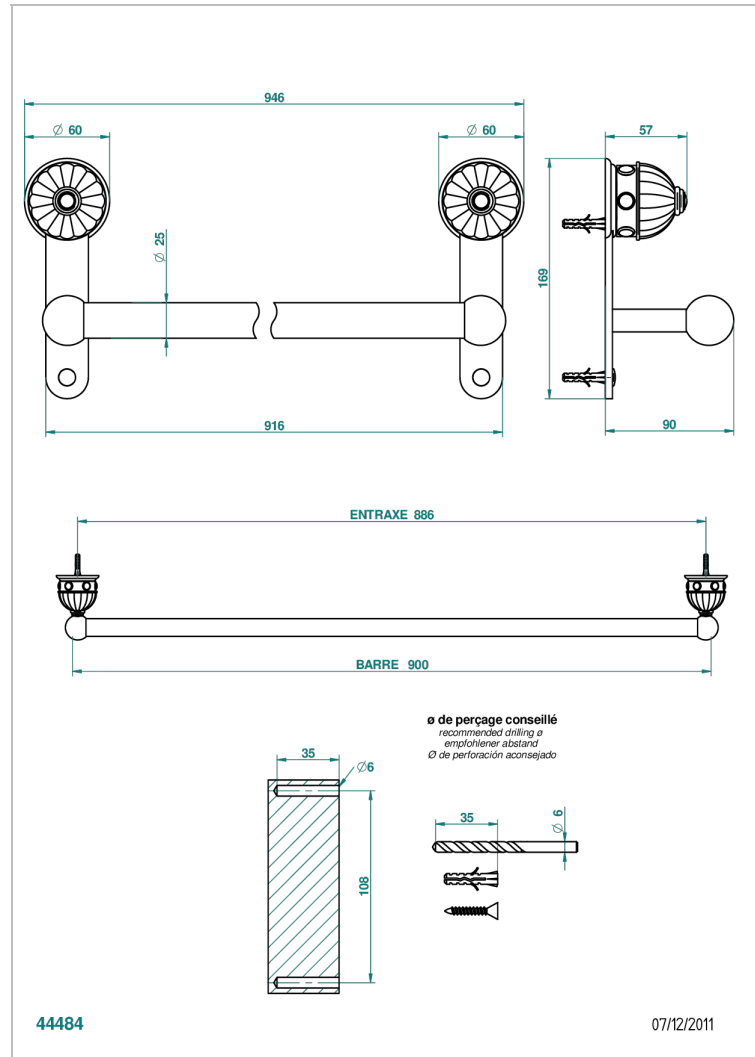

AMBOISE MALACHITE

A1J-526

Towel bar, 35 1/2" long

CHARACTERISTIC

- Amboise Malachite
- Towel bar, 35 1/2" long

AVAILABLE FINITIONS

Black ceram - D30
Blush PVD - H62
Brass color PVD - H49
Brown bronze color PVD - F33
Chrome polished - A02
Chrome polished / gold polished - G02

Matt nickel color PVD - H56
Nickel antique / Sovereign - H28
Nickel color PVD - H55
Nickel polished - B01
Soft gold - F30
Soft matt gold - F31

Umber PVD - H66