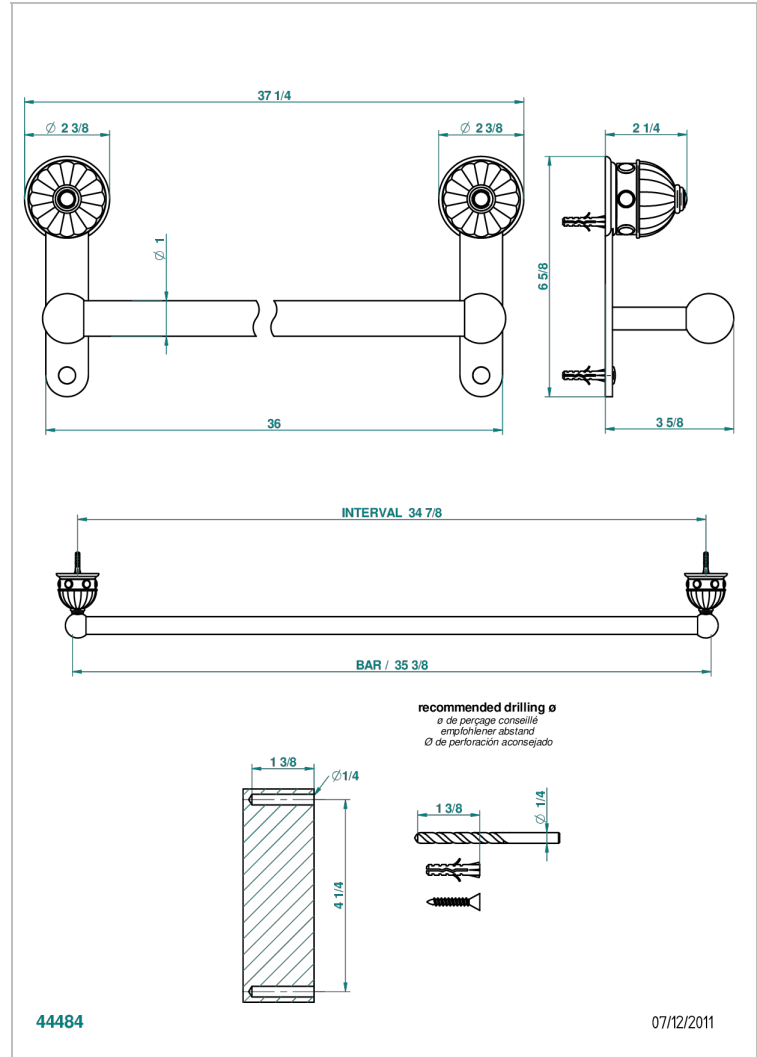

# AMBOISE MALACHITE

A1J-526

Towel bar, 35 1/2" long

## CHARACTERISTIC

- Amboise Malachite
- Towel bar, 35 1/2" long