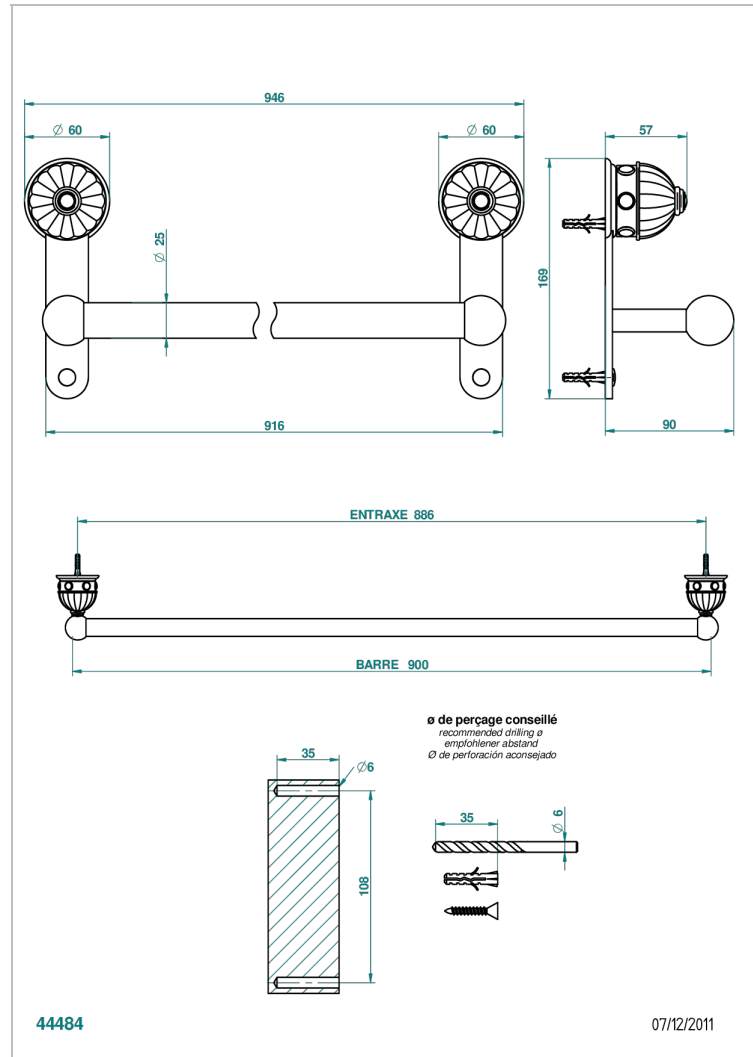

AMBOISE MALACHITE

A1J-526

Bath towel holder, length: 900 mm

CHARACTERISTIC

- Amboise Malachite
- Bath towel holder, length: 900 mm

AVAILABLE FINITIONS

Antique nickel - H28
Black ceram - D30
Blush PVD - H62
Brass color PVD - H49
Brown bronze color PVD - F33
Gold color PVD - H52