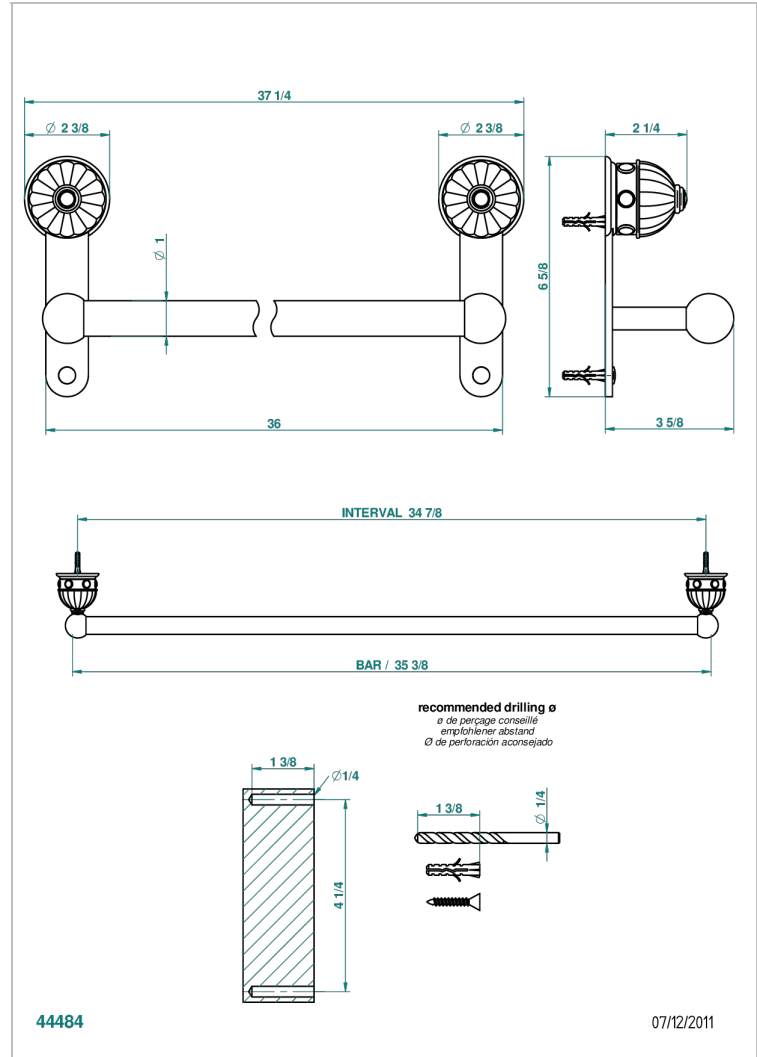

AMBOISE MALACHITE

A1J-526

Bath towel holder, length: 900 mm

CHARACTERISTIC

- Amboise Malachite
- Bath towel holder, length: 900 mm

AVAILABLE FINITIONS

Antique nickel - H28
Black ceram - D30
Blush PVD - H62
Brass color PVD - H49
Brown bronze color PVD - F33
Gold color PVD - H52