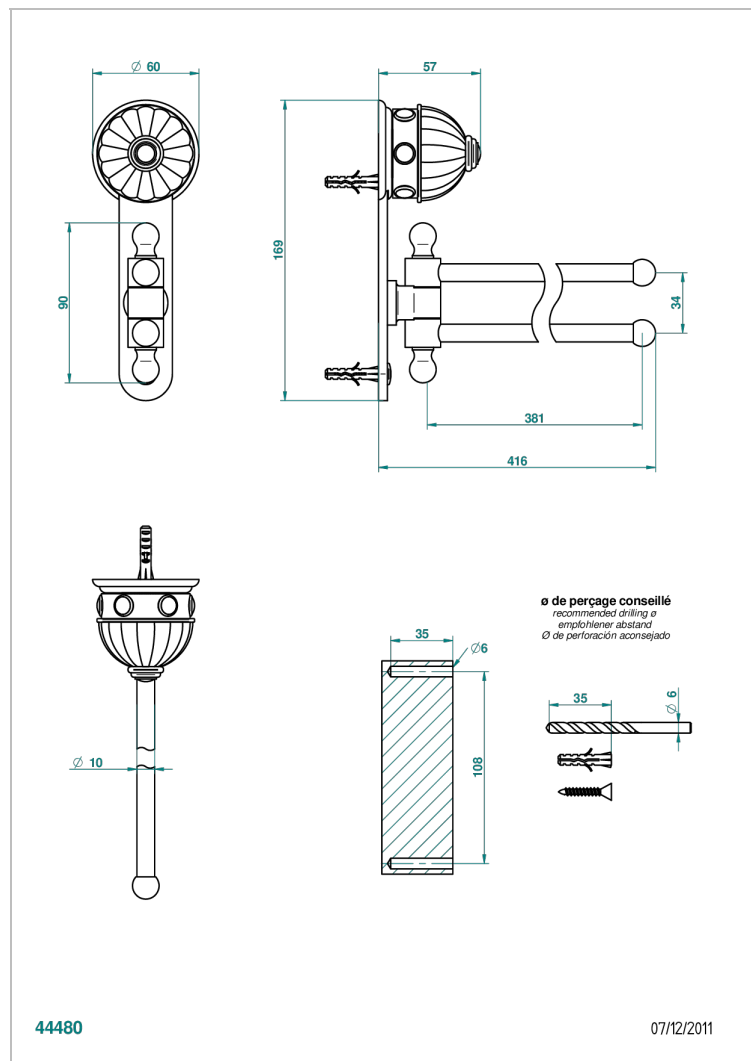

# CHEVERNY MALACHITE

A1S-522

Towel bar 15 3/4" long, double swivel

## CHARACTERISTIC

- Cheverny Malachite
- Towel bar 15 3/4" long, double swivel