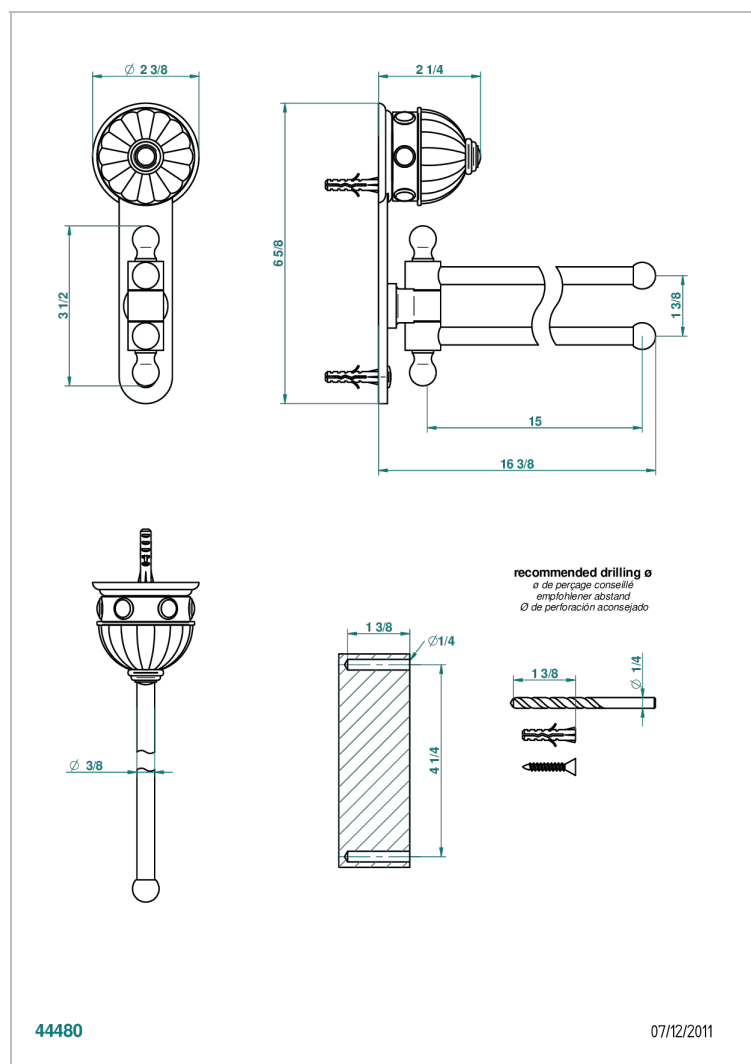

CHEVERNY MALACHITE

A1S-522

Towel bar 15 3/4" long, double swivel

CHARACTERISTIC

- Cheverny Malachite
- Towel bar 15 3/4" long, double swivel

AVAILABLE FINITIONS

Black ceram - D30
Blush PVD - H62
Brass color PVD - H49
Brown bronze color PVD - F33
Chrome polished - A02
Chrome polished / gold polished - G02

Gold color PVD - H52
Gold mat - F07
Gold polished - F01
Graphite PVD - H64
Matt Umber PVD - H67
Matt blush PVD - H60

Matt brass color PVD - H50
Matt brown bronze color PVD - F34
Matt chrome (American satin) - C02
Matt gold color PVD - H53
Matt graphite PVD - H65
Matt nickel (American satin) - C01

Matt nickel color PVD - H56
Nickel antique / Sovereign - H28
Nickel color PVD - H55
Nickel polished - B01
Soft gold - F30
Soft matt gold - F31

Umber PVD - H66