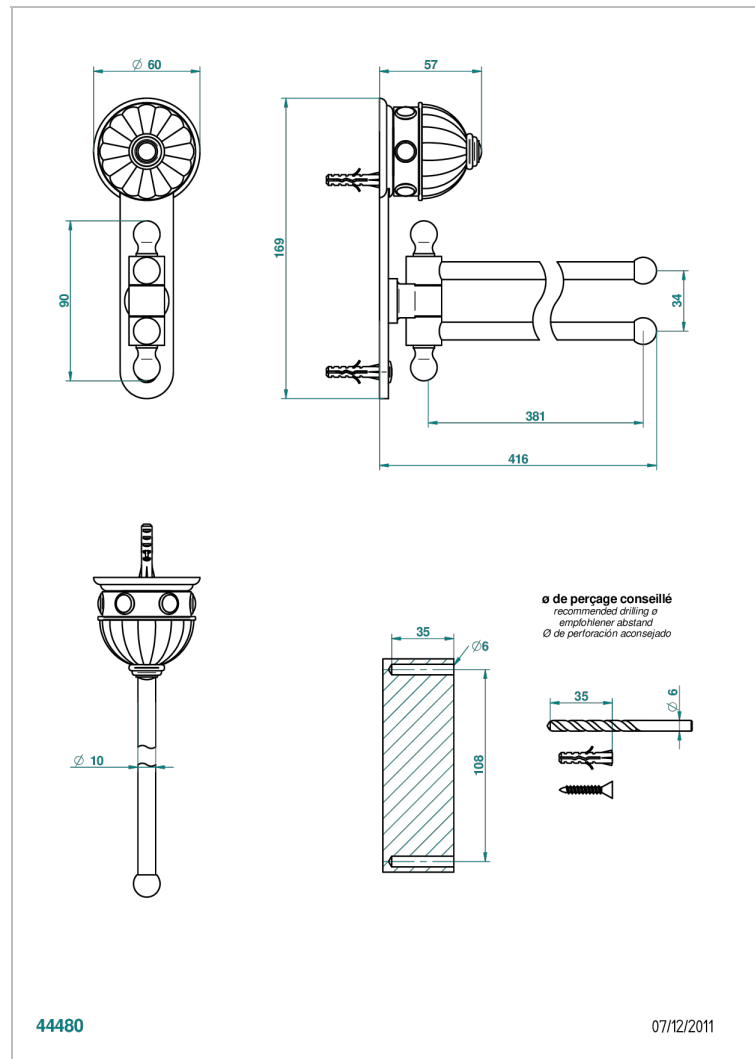

# CHEVERNY MALACHITE

A1S-522

Double towel holder, 2 mobile rails, length: 400 mm, ø 16 mm

## CHARACTERISTIC

- Cheverny Malachite
- Double towel holder, 2 mobile rails, length: 400 mm, ø 16 mm

## AVAILABLE FINITIONS

Antique nickel - H28  
Black ceram - D30  
Blush PVD - H62  
Brass color PVD - H49  
Brown bronze color PVD - F33  
Gold color PVD - H52

Graphite PVD - H64  
Matt Umber PVD - H67  
Matt blush PVD - H60  
Matt brass color PVD - H50  
Matt brown bronze color PVD - F34  
Matt chrome - C02