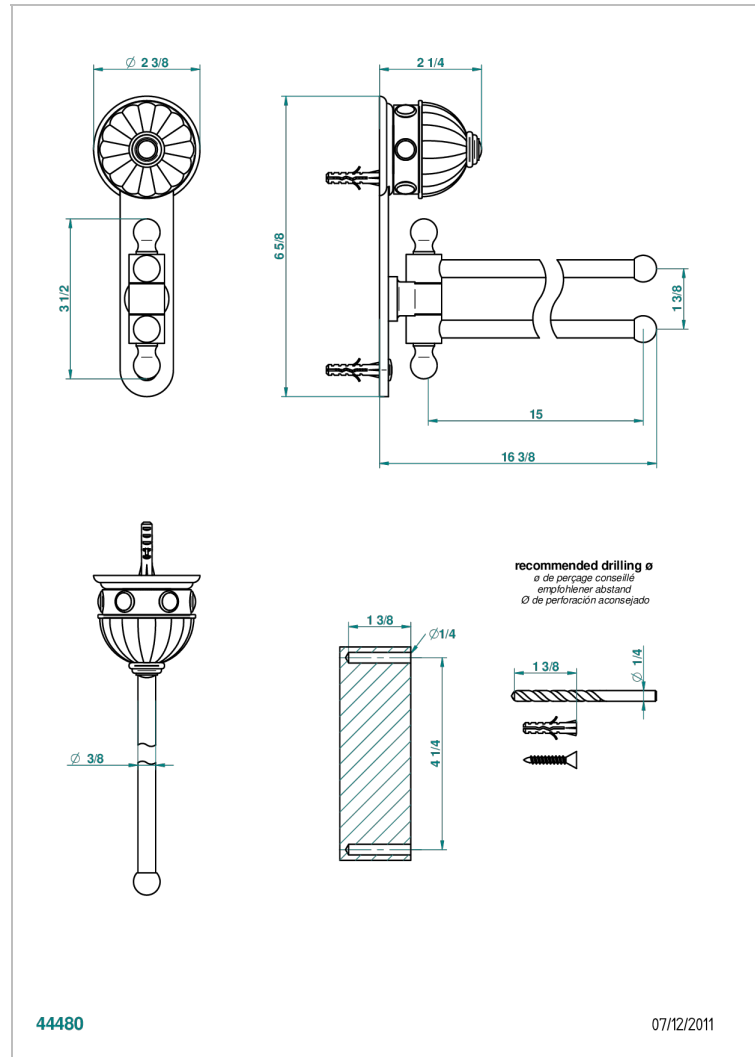

CHEVERNY MALACHITE

A1S-522

Double towel holder, 2 mobile rails, length: 400 mm, \varnothing 16 mm

CHARACTERISTIC

- Cheverny Malachite
- Double towel holder, 2 mobile rails, length: 400 mm, \varnothing 16 mm

AVAILABLE FINITIONS

Antique nickel - H28
Black ceram - D30
Blush PVD - H62
Brass color PVD - H49
Brown bronze color PVD - F33
Gold color PVD - H52

Graphite PVD - H64
Matt Umber PVD - H67
Matt blush PVD - H60
Matt brass color PVD - H50
Matt brown bronze color PVD - F34
Matt chrome - C02