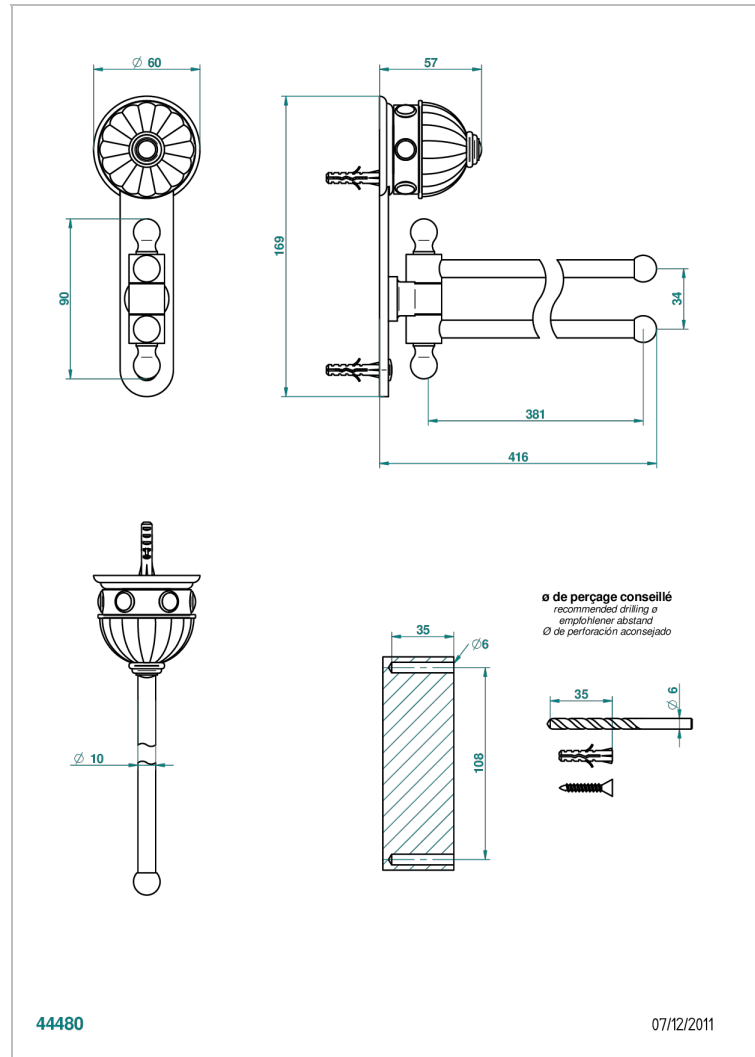

AMBOISE MALACHITE

A1J-522

Towel bar 15 3/4" long, double swivel

CHARACTERISTIC

- Amboise Malachite
- Towel bar 15 3/4" long, double swivel

AVAILABLE FINITIONS

Black ceram - D30
Blush PVD - H62
Brass color PVD - H49
Brown bronze color PVD - F33
Chrome polished - A02
Chrome polished / gold polished - G02

Matt nickel color PVD - H56
Nickel antique / Sovereign - H28
Nickel color PVD - H55
Nickel polished - B01
Soft gold - F30
Soft matt gold - F31

Umber PVD - H66