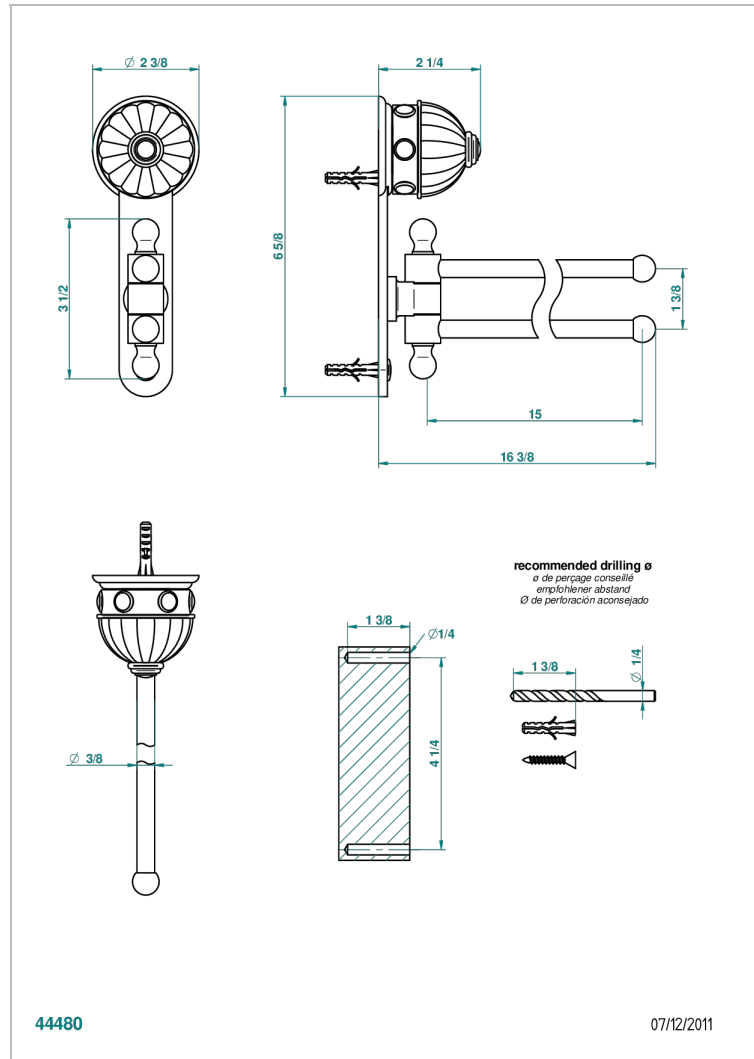

AMBOISE MALACHITE

A1J-522

Towel bar 15 3/4" long, double swivel

CHARACTERISTIC

- Amboise Malachite
- Towel bar 15 3/4" long, double swivel

AVAILABLE FINITIONS

Black ceram - D30
Blush PVD - H62
Brass color PVD - H49
Brown bronze color PVD - F33
Chrome polished - A02
Chrome polished / gold polished - G02

Matt nickel color PVD - H56
Nickel antique / Sovereign - H28
Nickel color PVD - H55
Nickel polished - B01
Soft gold - F30
Soft matt gold - F31

Umber PVD - H66