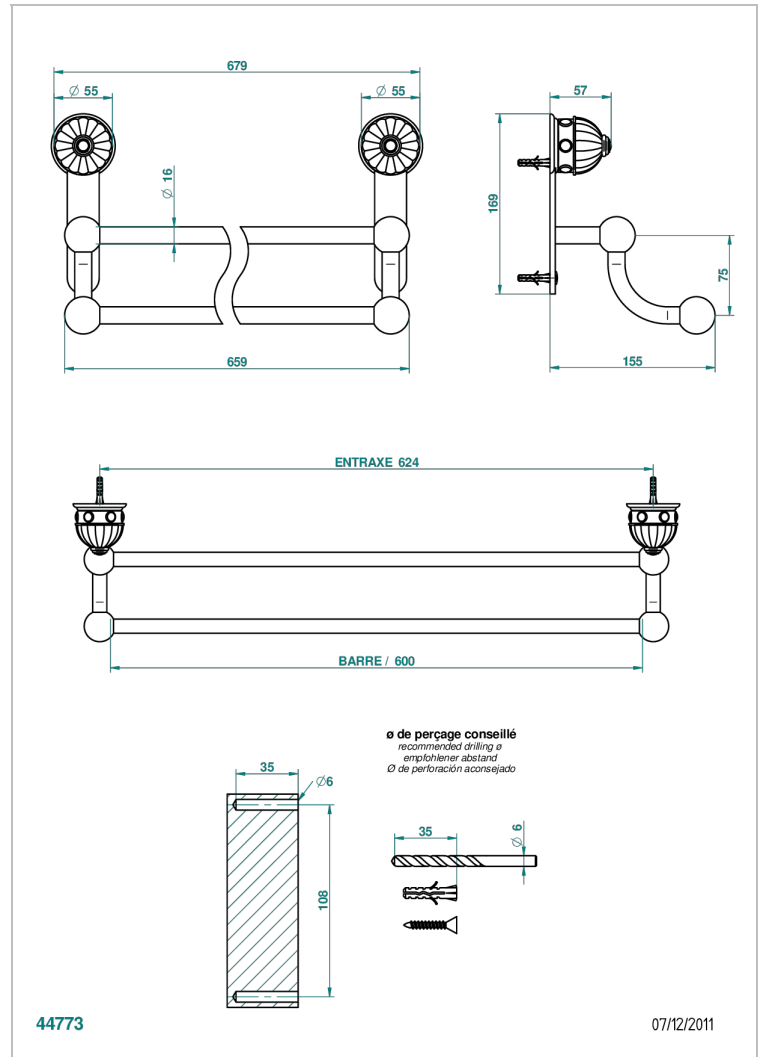

# CHEVERNY MALAQUITA

A1S-516/60

Towel rail, 2 fixed rails, length: 600 mm

THG<sup>®</sup>  
PARIS

## CARACTERÍSTICAS

- Cheverny Malaquita
- Towel rail, 2 fixed rails, length: 600 mm