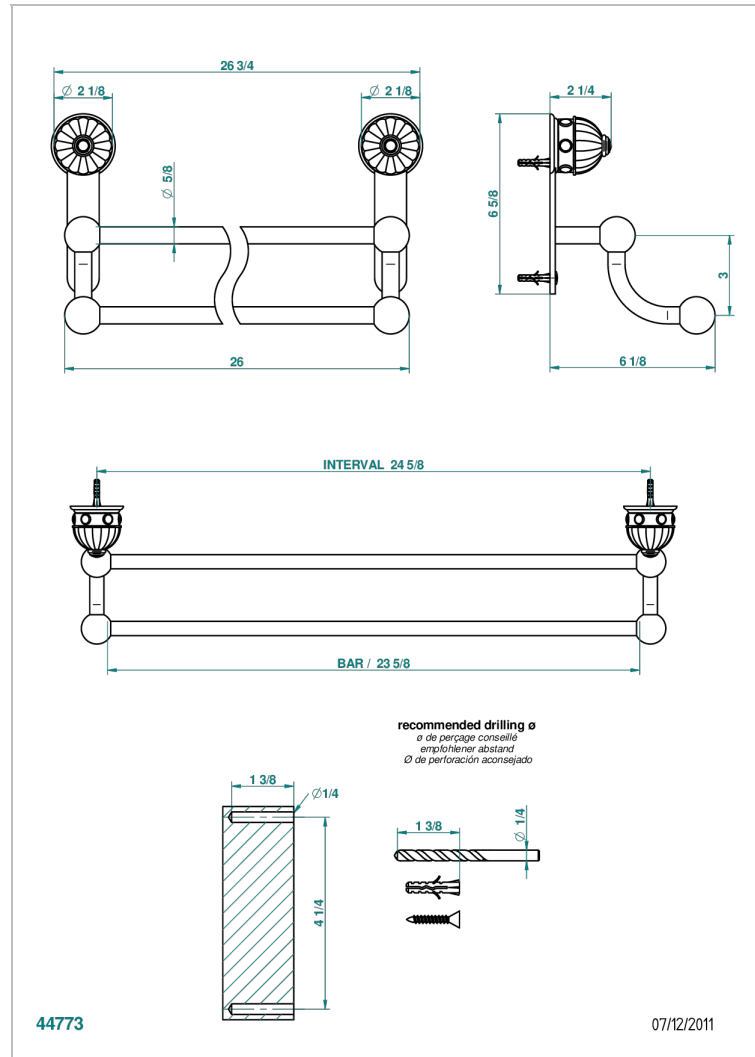

CHEVERNY MALACHITE

A1S-516/60

Double towel bar, 24" long

CHARACTERISTIC

- Cheverny Malachite
- Double towel bar, 24" long

AVAILABLE FINITIONS

Black ceram - D30
 Blush PVD - H62
 Brass color PVD - H49
 Brown bronze color PVD - F33
 Chrome polished - A02
 Chrome polished / gold polished - G02