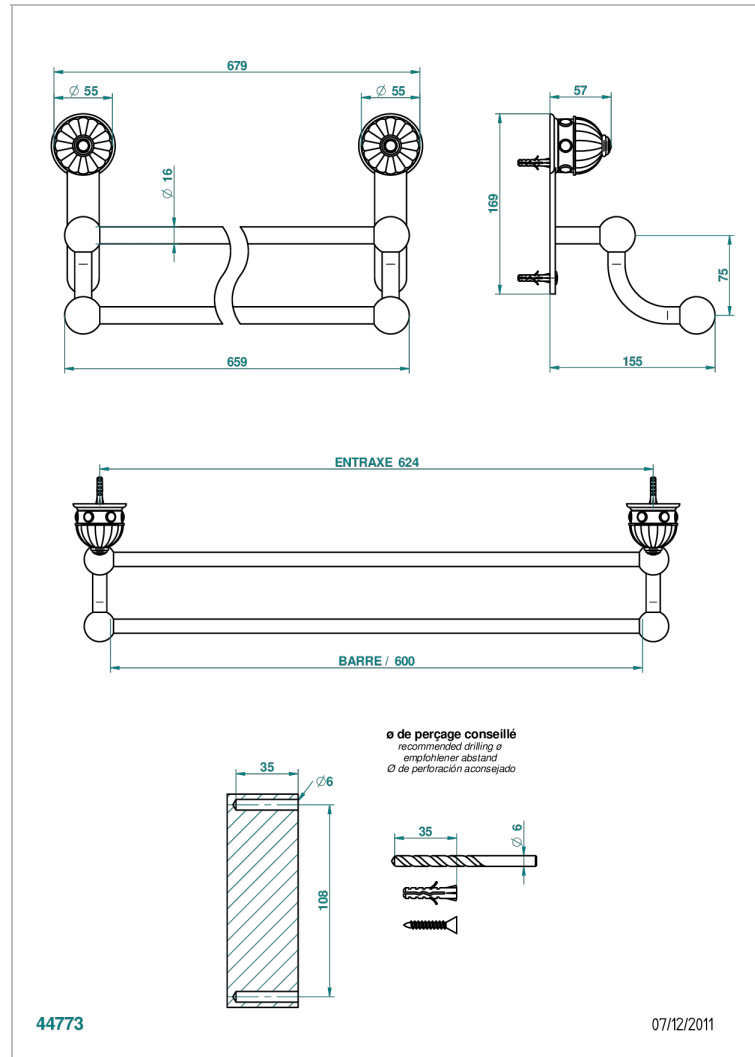

CHEVERNY MALACHITE

A1S-516/60

Towel rail, 2 fixed rails, length: 600 mm

CHARACTERISTIC

- Cheverny Malachite
- Towel rail, 2 fixed rails, length: 600 mm

AVAILABLE FINITIONS

Antique nickel - H28
Black ceram - D30
Blush PVD - H62
Brass color PVD - H49
Brown bronze color PVD - F33
Gold color PVD - H52