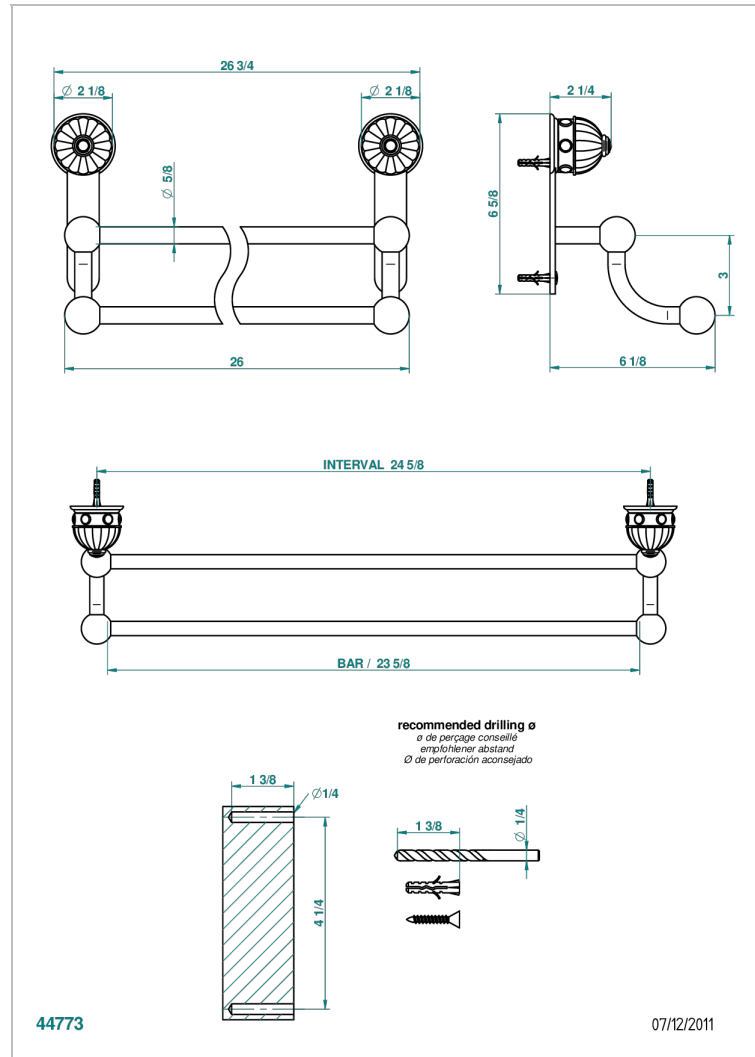

# CHEVERNY MALAQUITA

A1S-516/60

Towel rail, 2 fixed rails, length: 600 mm

## CARACTERÍSTICAS

- Cheverny Malaquita
- Towel rail, 2 fixed rails, length: 600 mm