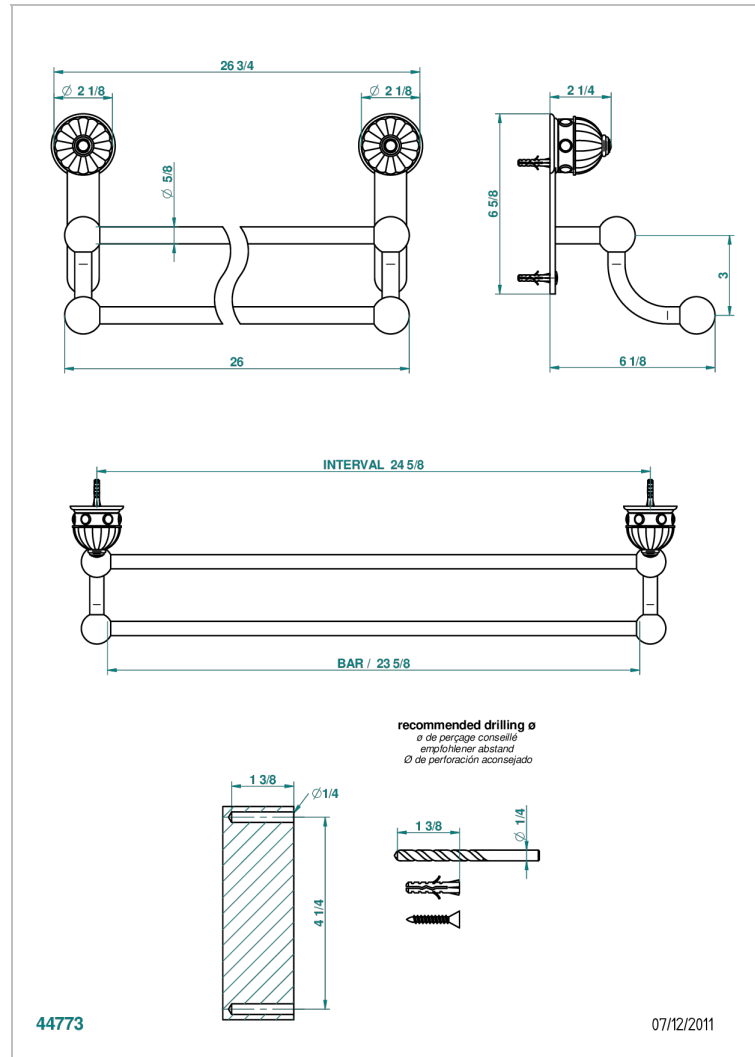

# CHEVERNY MALACHITE

A1S-516/60

Towel rail, 2 fixed rails, length: 600 mm

44773

07/12/2011

## CHARACTERISTIC

- Cheverny Malachite
- Towel rail, 2 fixed rails, length: 600 mm