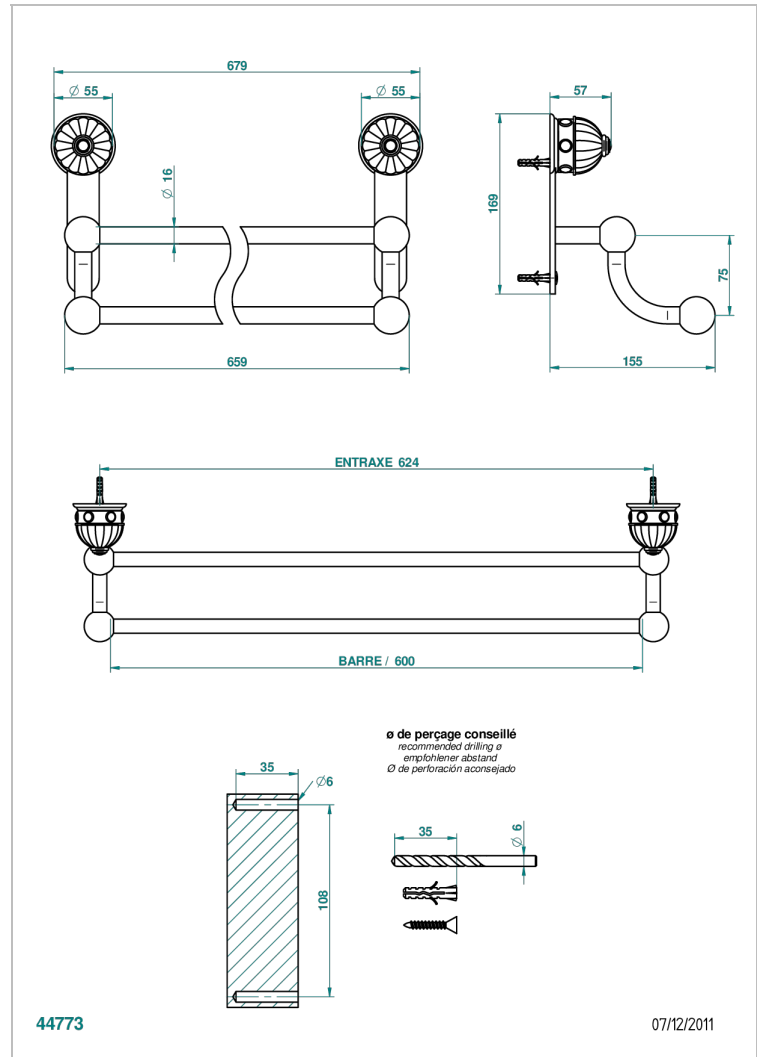

CHEVERNY MALAQUITA

A1S-516/60

Towel rail, 2 fixed rails, length: 600 mm

THG[®]
PARIS

CARACTERÍSTICAS

- Cheverny Malaquita
- Towel rail, 2 fixed rails, length: 600 mm

ACABADOS DISPONIBLES

Cerámica negra mate - D30
Cromo - A02
Cromo / dorado - G02
Cromo mate - C02
Dorado - F01
Dorado mate - F07