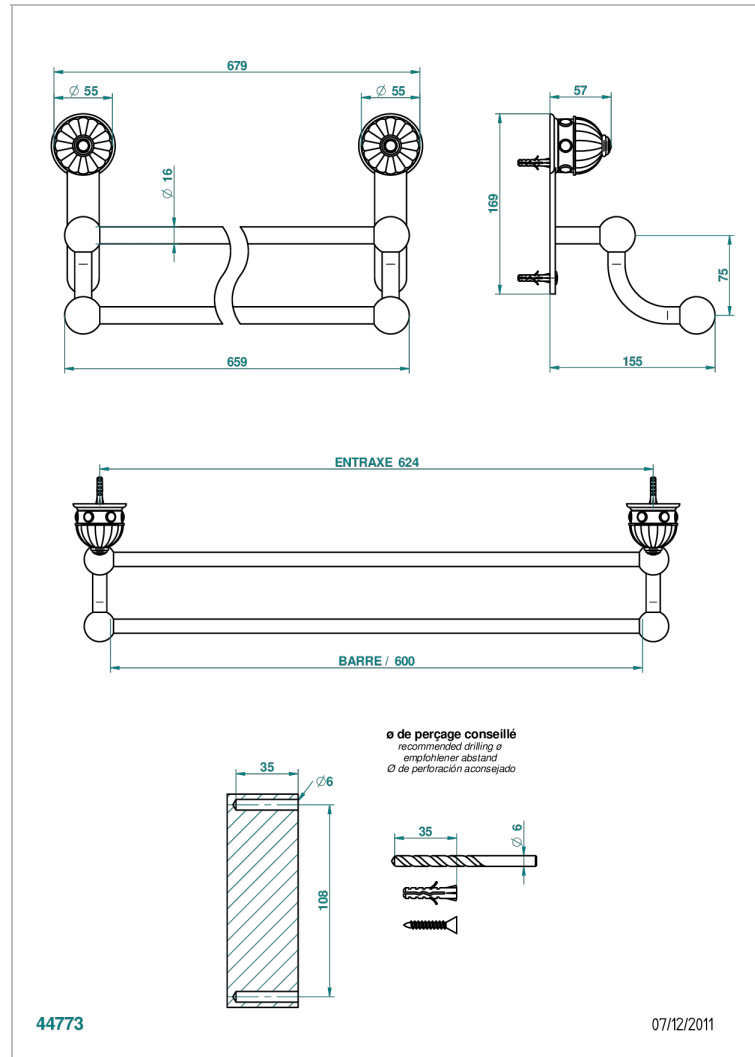

# CHEVERNY MALACHITE

A1S-516/60

Towel rail, 2 fixed rails, length: 600 mm

## CHARACTERISTIC

- Cheverny Malachite
- Towel rail, 2 fixed rails, length: 600 mm