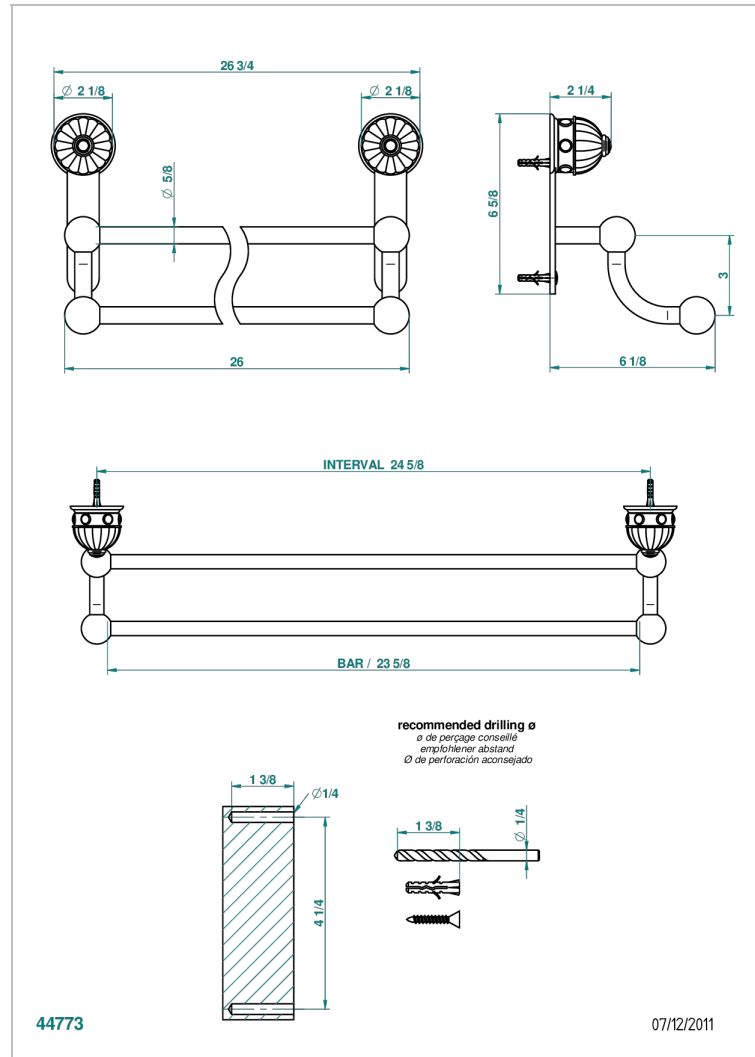

# CHEVERNY MALAQUITA

A1S-516/60

Towel rail, 2 fixed rails, length: 600 mm

THG<sup>®</sup>  
PARIS

## CARACTERÍSTICAS

- Cheverny Malaquita
- Towel rail, 2 fixed rails, length: 600 mm