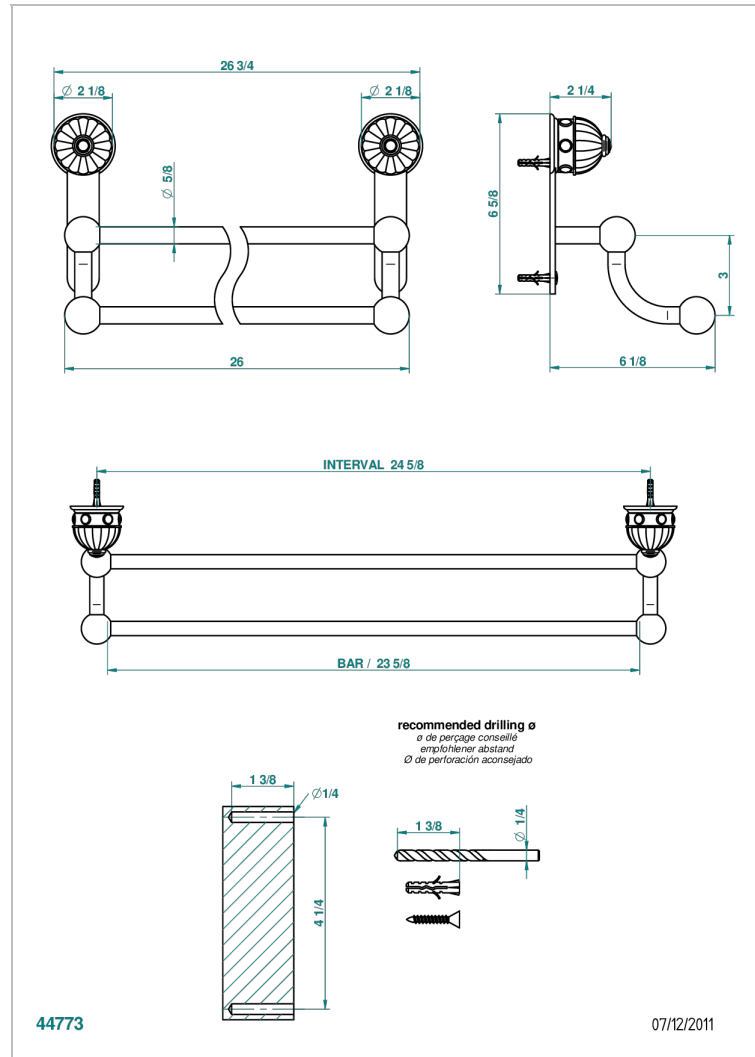

# CHEVERNY MALACHITE

A1S-516/60

Towel rail, 2 fixed rails, length: 600 mm

## CHARACTERISTIC

- Cheverny Malachite
- Towel rail, 2 fixed rails, length: 600 mm