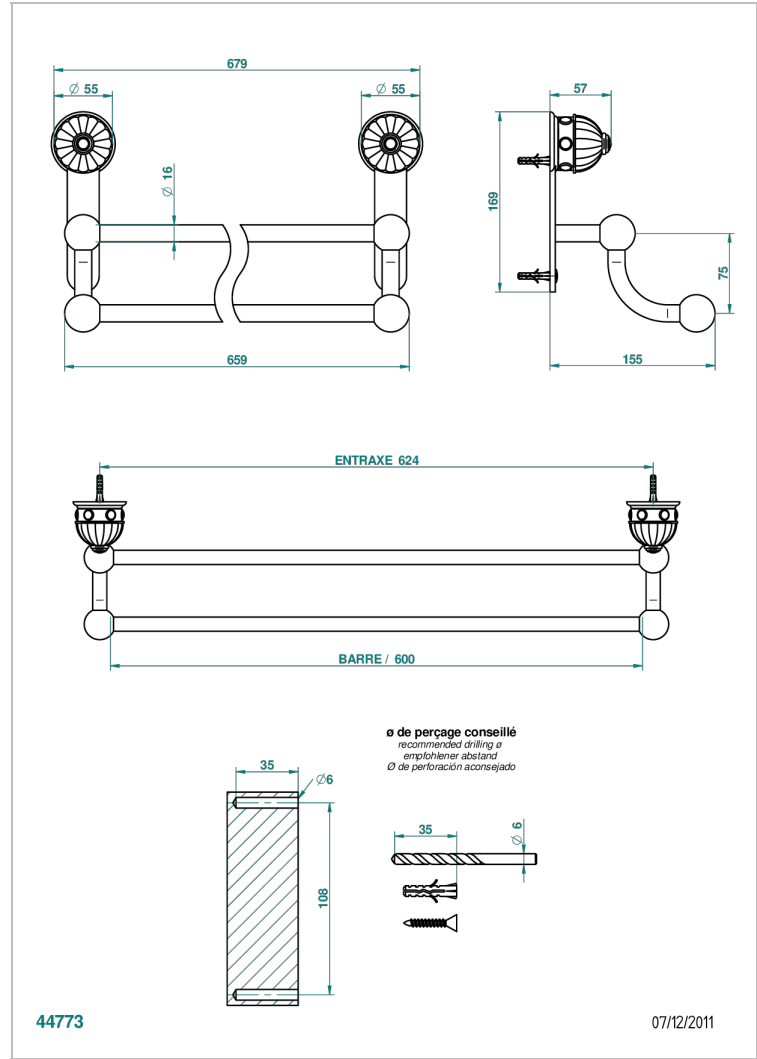

AMBOISE MALACHITE

A1J-516/60

Double towel bar, 24" long

CHARACTERISTIC

- Amboise Malachite
- Double towel bar, 24" long

AVAILABLE FINITIONS

Black ceram - D30
Blush PVD - H62
Brass color PVD - H49
Brown bronze color PVD - F33
Chrome polished - A02
Chrome polished / gold polished - G02

Matt nickel color PVD - H56
Nickel antique / Sovereign - H28
Nickel color PVD - H55
Nickel polished - B01
Soft gold - F30
Soft matt gold - F31

Umber PVD - H66