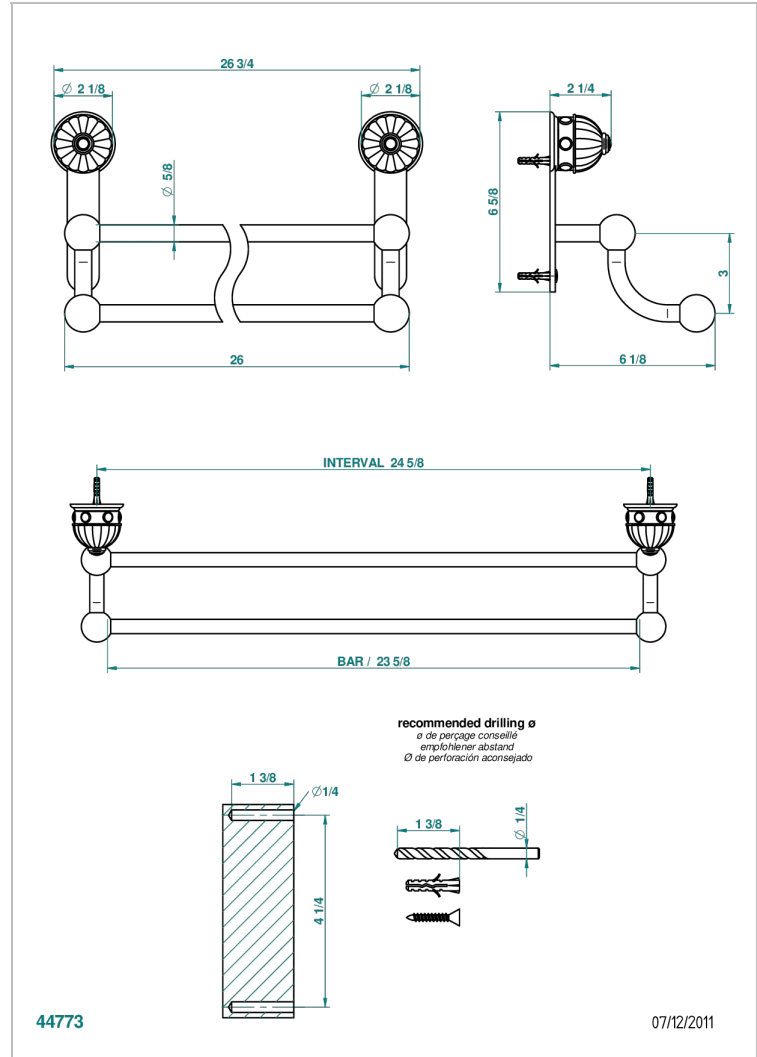

# AMBOISE MALACHITE

A1J-516/60

Double towel bar, 24" long

## CHARACTERISTIC

- Amboise Malachite
- Double towel bar, 24" long