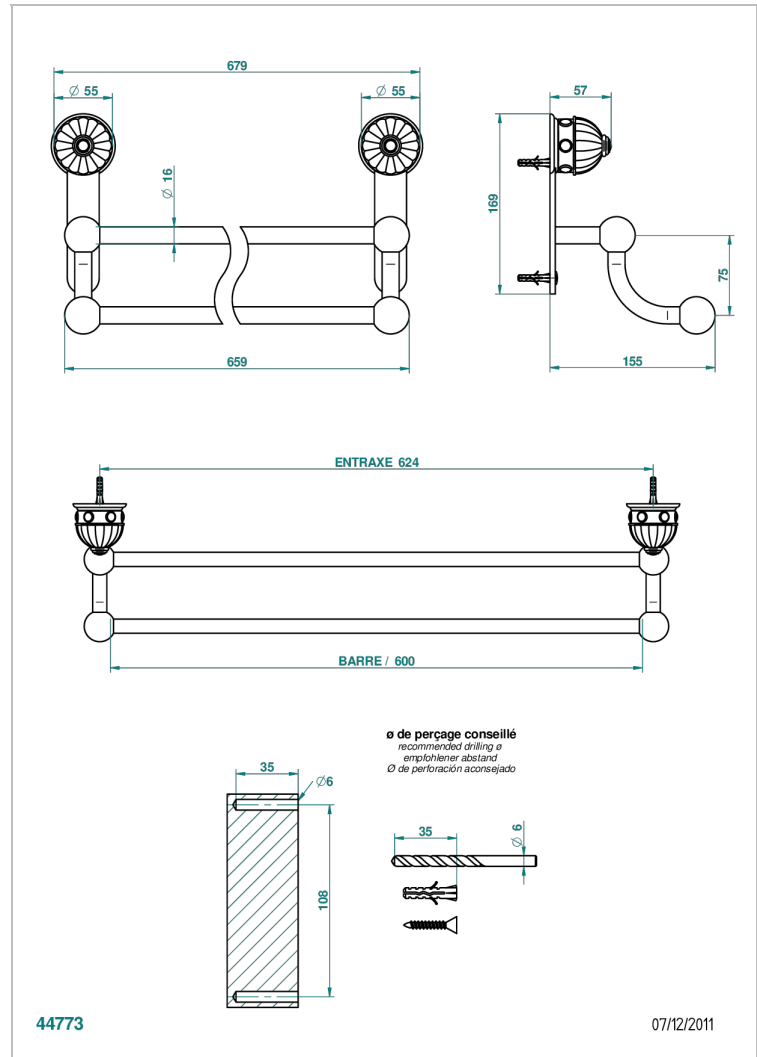

AMBOISE MALACHITE

A1J-516/60

Towel rail, 2 fixed rails, length: 600 mm

CHARACTERISTIC

- Amboise Malachite
- Towel rail, 2 fixed rails, length: 600 mm

AVAILABLE FINITIONS

Antique nickel - H28
Black ceram - D30
Blush PVD - H62
Brass color PVD - H49
Brown bronze color PVD - F33
Gold color PVD - H52